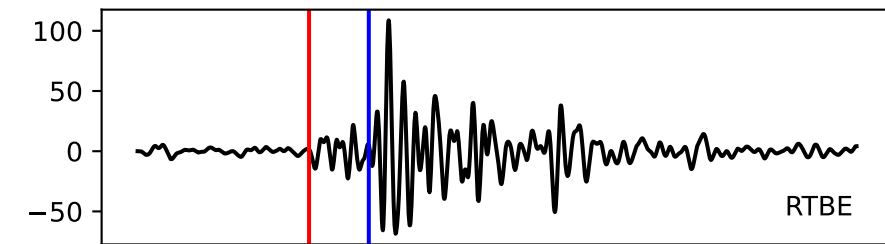

Typ: earthquake - obspyck_20170526130438
Herdzeit (UTC): 2017-05-13 22:58:52
Magnitude (MI): -0.1
Latitude: 47.744 [°] ± 0.55 [km]
Longitude: 12.881 [°] ± 1.32 [km]
Tiefe: 1.1 [km] ± 2.2[km]

22:58:52
22:58:53
22:58:54
22:58:55
22:58:56
22:58:57
22:58:58
22:58:59