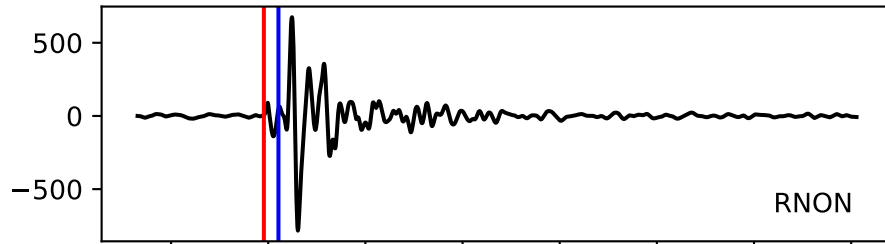

Typ: earthquake - obspyck_20170526130438
Herdzeit (UTC): 2017-05-13 22:58:52
Magnitude (MI): -0.1
Latitude: 47.744 [°] ± 0.55 [km]
Longitude: 12.881 [°] ± 1.32 [km]
Tiefe: 1.1 [km] ± 2.2[km]

22:58:52
22:58:53
22:58:54
22:58:55
22:58:56
22:58:57
22:58:58
22:58:59