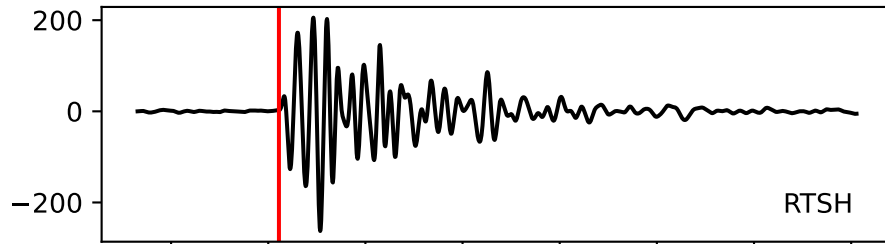

Typ: earthquake - obspyck_20170526130438
Herdzeit (UTC): 2017-05-13 22:58:52
Magnitude (MI): -0.1
Latitude: 47.744 [°] ± 0.55 [km]
Longitude: 12.881 [°] ± 1.32 [km]
Tiefe: 1.1 [km] ± 2.2[km]

22:58:52
22:58:53
22:58:54
22:58:55
22:58:56
22:58:57
22:58:58
22:58:59