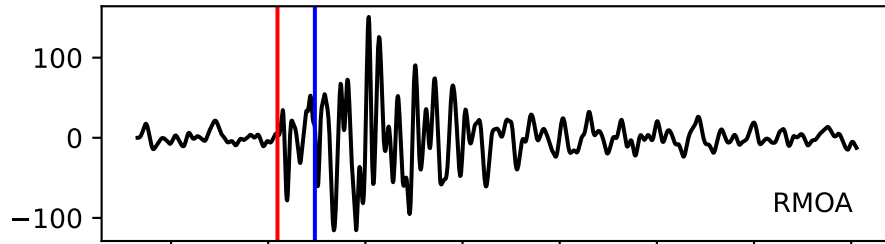

Typ: earthquake - obspyck_20170526130438
Herdzeit (UTC): 2017-05-13 22:58:52
Magnitude (MI): -0.1
Latitude: 47.744 [°] ± 0.55 [km]
Longitude: 12.881 [°] ± 1.32 [km]
Tiefe: 1.1 [km] ± 2.2[km]

22:58:52
22:58:53
22:58:54
22:58:55
22:58:56
22:58:57
22:58:58
22:58:59