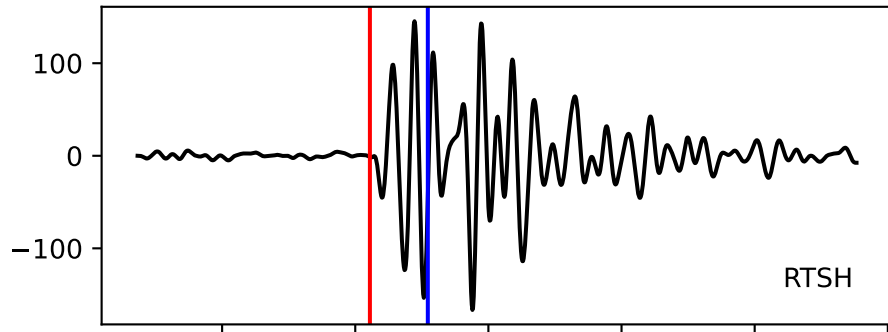

Typ: earthquake - obspyck_20170526131024
Herdzeit (UTC): 2017-05-13 12:44:52
Magnitude (MI): -0.3
Latitude: 47.752 [°] ± 2.63 [km]
Longitude: 12.904 [°] ± 2.59 [km]
Tiefe: 0.0 [km] ± 3.8[km]

12:44:52 12:44:53 12:44:54 12:44:55 12:44:56 12:44:57