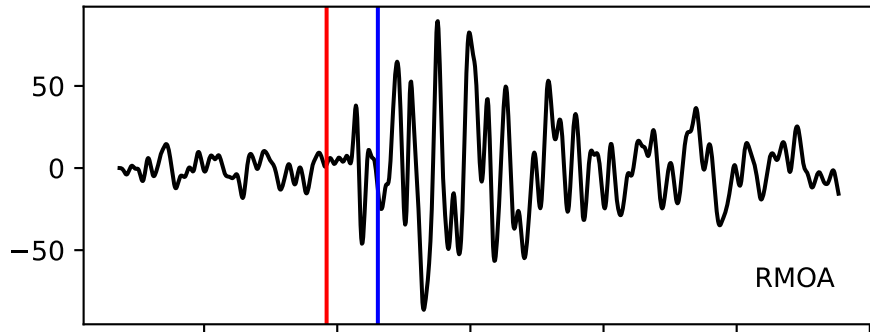

Typ: earthquake - obspyck_20170526131024
Herdzeit (UTC): 2017-05-13 12:44:52
Magnitude (MI): -0.3
Latitude: 47.752 [°] ± 2.63 [km]
Longitude: 12.904 [°] ± 2.59 [km]
Tiefe: 0.0 [km] ± 3.8[km]

12:44:52 12:44:53 12:44:54 12:44:55 12:44:56 12:44:57