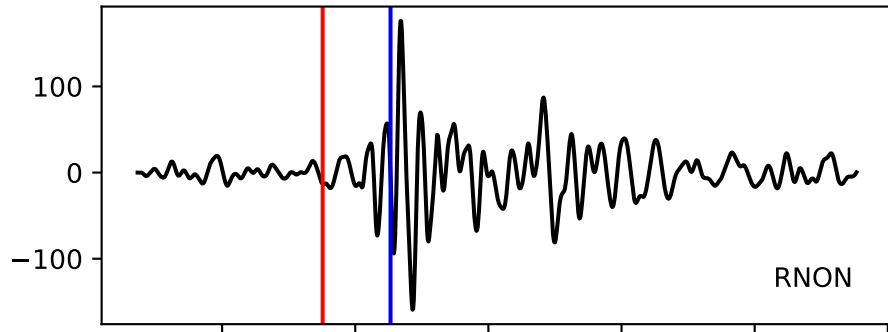

Typ: earthquake - obspyck_20170526131024
Herdzeit (UTC): 2017-05-13 12:44:52
Magnitude (MI): -0.3
Latitude: 47.752 [°] ± 2.63 [km]
Longitude: 12.904 [°] ± 2.59 [km]
Tiefe: 0.0 [km] ± 3.8[km]

12:44:52 12:44:53 12:44:54 12:44:55 12:44:56 12:44:57