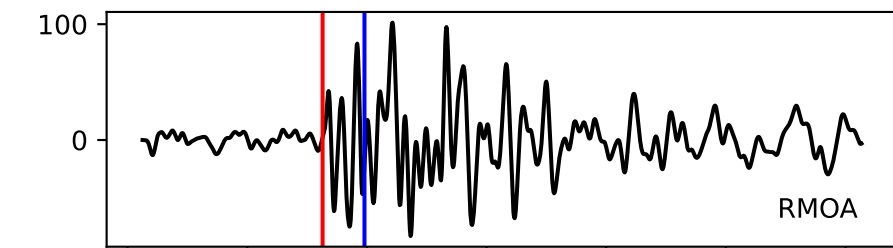

Typ: earthquake - obspyck_20170526132227
Herdzeit (UTC): 2017-05-13 02:02:07
Magnitude (MI): -0.2
Latitude: 47.743 [°] ± 0.80 [km]
Longitude: 12.879 [°] ± 1.52 [km]
Tiefe: 1.3 [km] ± 2.5[km]

02:02:06 02:02:07 02:02:08 02:02:09 02:02:10 02:02:11 02:02:12