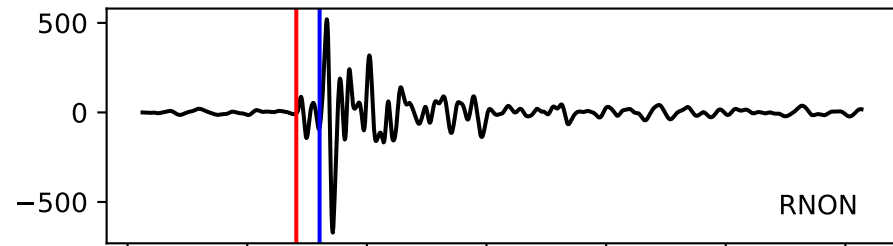

Typ: earthquake - obspyck_20170526132227
Herdzeit (UTC): 2017-05-13 02:02:07
Magnitude (MI): -0.2
Latitude: 47.743 [°] ± 0.80 [km]
Longitude: 12.879 [°] ± 1.52 [km]
Tiefe: 1.3 [km] ± 2.5[km]

02:02:06 02:02:07 02:02:08 02:02:09 02:02:10 02:02:11 02:02:12