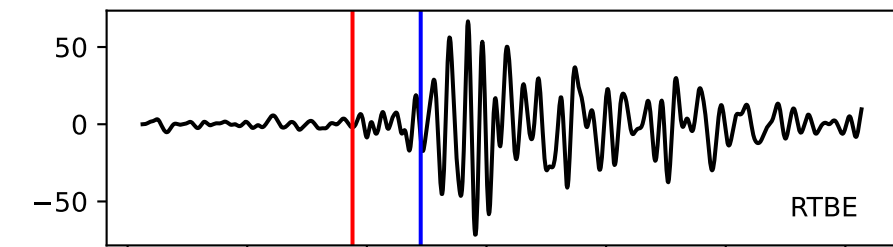

Typ: earthquake - obspyck_20170526132227
Herdzeit (UTC): 2017-05-13 02:02:07
Magnitude (MI): -0.2
Latitude: 47.743 [°] ± 0.80 [km]
Longitude: 12.879 [°] ± 1.52 [km]
Tiefe: 1.3 [km] ± 2.5[km]

02:02:06 02:02:07 02:02:08 02:02:09 02:02:10 02:02:11 02:02:12