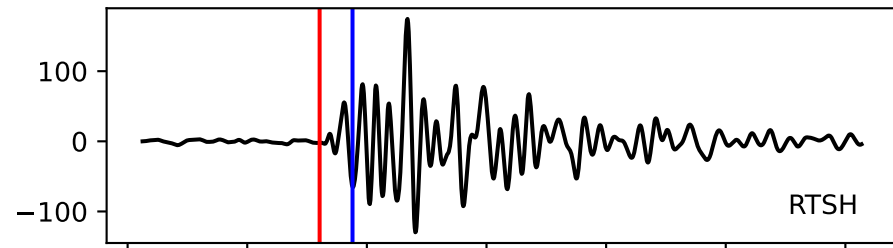

Typ: earthquake - obspyck_20170526132227
Herdzeit (UTC): 2017-05-13 02:02:07
Magnitude (MI): -0.2
Latitude: 47.743 [°] ± 0.80 [km]
Longitude: 12.879 [°] ± 1.52 [km]
Tiefe: 1.3 [km] ± 2.5[km]

02:02:06 02:02:07 02:02:08 02:02:09 02:02:10 02:02:11 02:02:12