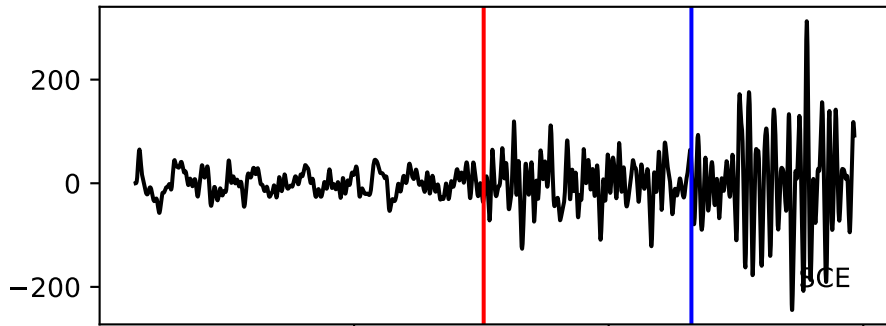

Typ: earthquake - obspyck_20170602085330
Herdzeit (UTC): 2017-02-11 11:36:26
Magnitude (MI): 0.1
Latitude: 47.213 [°] ± 0.00 [km]
Longitude: 11.389 [°] ± 0.00 [km]
Tiefe: 5.3 [km] ± 9.6[km]

11:36:30 11:36:35 11:36:40