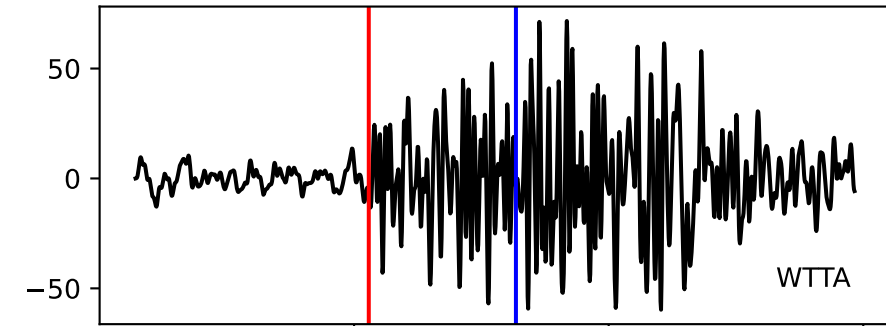

Typ: earthquake - obspyck_20170602085330
Herdzeit (UTC): 2017-02-11 11:36:26
Magnitude (MI): 0.1
Latitude: 47.213 [°] ± 0.00 [km]
Longitude: 11.389 [°] ± 0.00 [km]
Tiefe: 5.3 [km] ± 9.6[km]

11:36:30 11:36:35 11:36:40