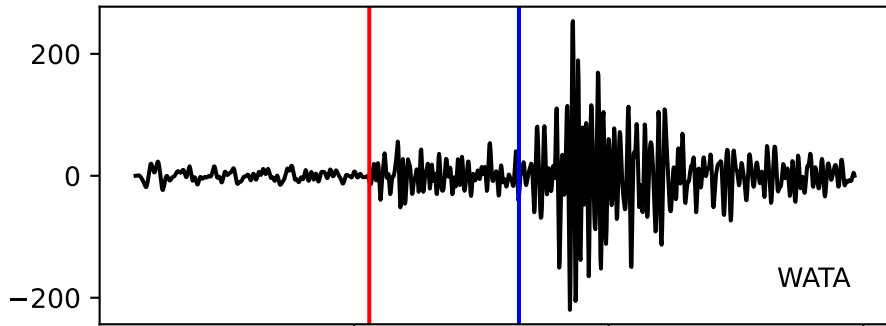

Typ: earthquake - obspyck_20170602085330
Herdzeit (UTC): 2017-02-11 11:36:26
Magnitude (MI): 0.1
Latitude: 47.213 [°] ± 0.00 [km]
Longitude: 11.389 [°] ± 0.00 [km]
Tiefe: 5.3 [km] ± 9.6[km]

11:36:30 11:36:35 11:36:40