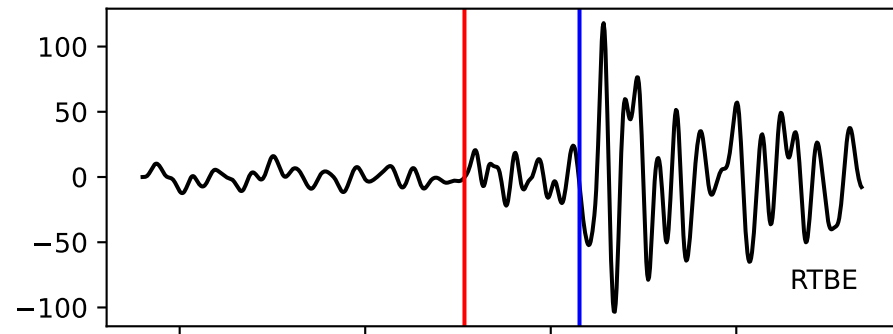

Typ: earthquake - obspyck\_20170623121816  
Herdzeit (UTC): 2017-06-08 04:41:17  
Magnitude (MI): -0.5  
Latitude: 47.729 [°] ± 3.46 [km]  
Longitude: 12.780 [°] ± 1.08 [km]  
Tiefe: -0.7 [km] ± 2.8[km]