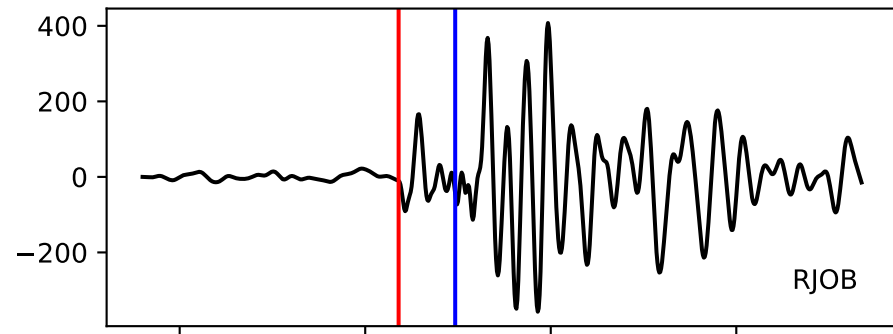

Typ: earthquake - obspyck\_20170623121816  
Herdzeit (UTC): 2017-06-08 04:41:17  
Magnitude (MI): -0.5  
Latitude: 47.729 [°] ± 3.46 [km]  
Longitude: 12.780 [°] ± 1.08 [km]  
Tiefe: -0.7 [km] ± 2.8[km]