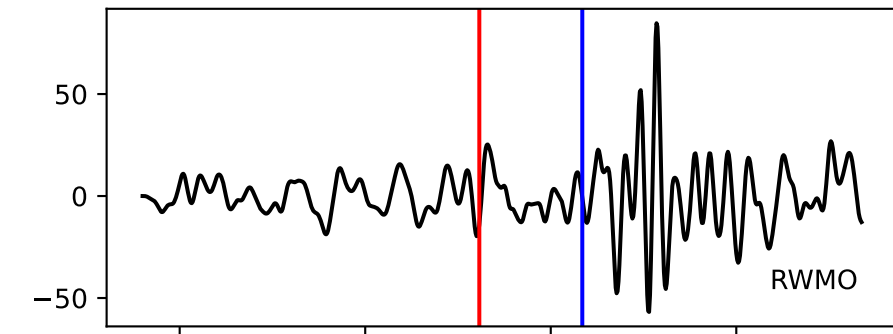

Typ: earthquake - obspyck\_20170623121816  
Herdzeit (UTC): 2017-06-08 04:41:17  
Magnitude (MI): -0.5  
Latitude: 47.729 [°] ± 3.46 [km]  
Longitude: 12.780 [°] ± 1.08 [km]  
Tiefe: -0.7 [km] ± 2.8[km]