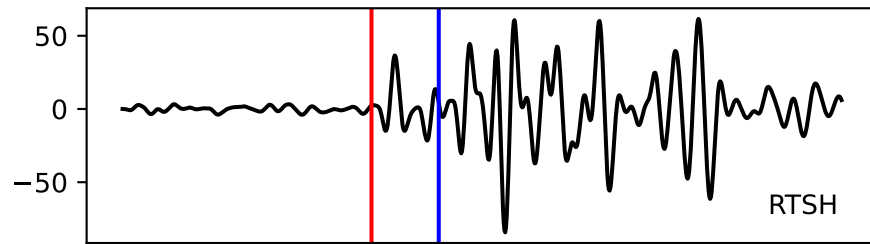

Typ: earthquake - obspyck_20170623123230
Herdzeit (UTC): 2017-06-04 20:14:13
Magnitude (MI): -0.4
Latitude: 47.766 [°] ± 1.10 [km]
Longitude: 12.816 [°] ± 1.02 [km]
Tiefe: -0.8 [km] ± 3.3[km]

20:14:13 20:14:14 20:14:15 20:14:16 20:14:17