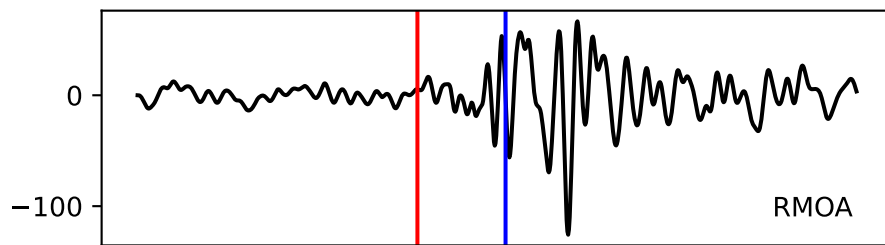

Typ: earthquake - obspyck_20170623123230
Herdzeit (UTC): 2017-06-04 20:14:13
Magnitude (MI): -0.4
Latitude: 47.766 [°] ± 1.10 [km]
Longitude: 12.816 [°] ± 1.02 [km]
Tiefe: -0.8 [km] ± 3.3[km]

20:14:13 20:14:14 20:14:15 20:14:16 20:14:17