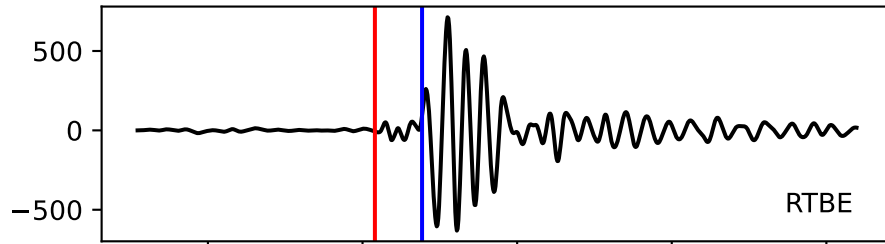

Typ: earthquake - obspyck_20170623123230
Herdzeit (UTC): 2017-06-04 20:14:13
Magnitude (MI): -0.4
Latitude: 47.766 [°] ± 1.10 [km]
Longitude: 12.816 [°] ± 1.02 [km]
Tiefe: -0.8 [km] ± 3.3[km]

20:14:13 20:14:14 20:14:15 20:14:16 20:14:17