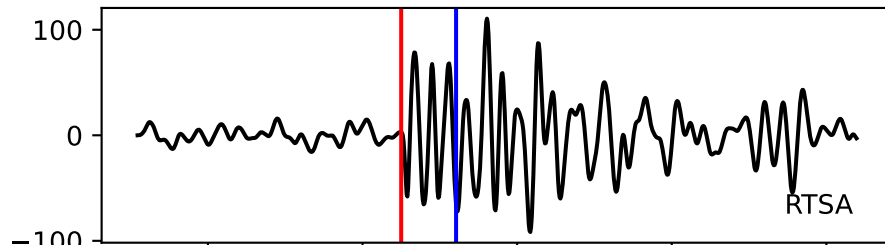

Typ: earthquake - obspyck_20170623123230
Herdzeit (UTC): 2017-06-04 20:14:13
Magnitude (MI): -0.4
Latitude: 47.766 [°] ± 1.10 [km]
Longitude: 12.816 [°] ± 1.02 [km]
Tiefe: -0.8 [km] ± 3.3[km]

20:14:13 20:14:14 20:14:15 20:14:16 20:14:17