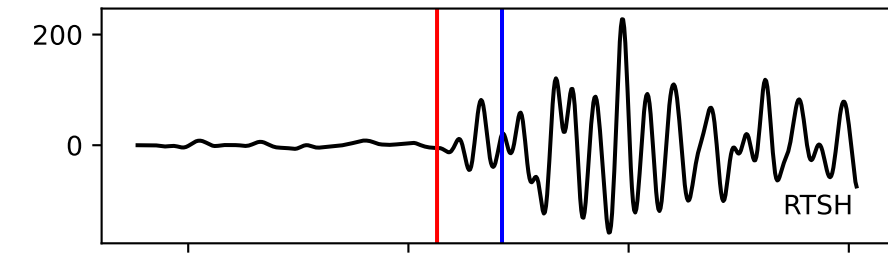

Typ: earthquake - obspyck_20170710104309
Herdzeit (UTC): 2017-07-10 05:12:36
Magnitude (MI): -0.6
Latitude: 47.761 [°] ± 1.05 [km]
Longitude: 12.842 [°] ± 0.76 [km]
Tiefe: -1.1 [km] ± 3.0[km]

12:36.000000 12:37.000000 12:38.000000 12:39.000000