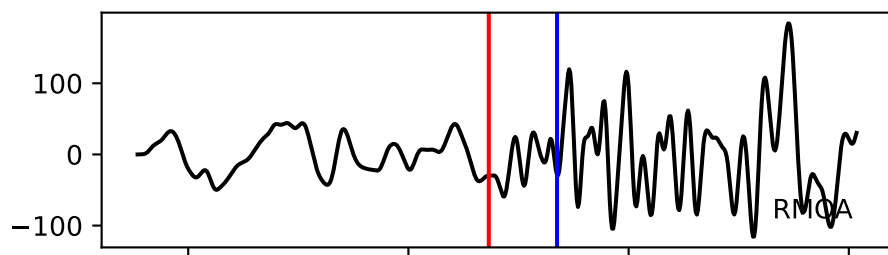

Typ: earthquake - obspyck_20170710104309
Herdzeit (UTC): 2017-07-10 05:12:36
Magnitude (MI): -0.6
Latitude: 47.761 [°] ± 1.05 [km]
Longitude: 12.842 [°] ± 0.76 [km]
Tiefe: -1.1 [km] ± 3.0[km]

12:36.000000 12:37.000000 12:38.000000 12:39.000000