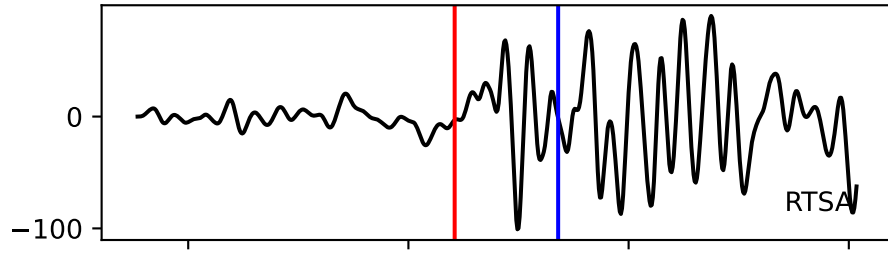

Typ: earthquake - obspyck_20170710104309
Herdzeit (UTC): 2017-07-10 05:12:36
Magnitude (MI): -0.6
Latitude: 47.761 [°] ± 1.05 [km]
Longitude: 12.842 [°] ± 0.76 [km]
Tiefe: -1.1 [km] ± 3.0[km]

12:36.000000 12:37.000000 12:38.000000 12:39.000000