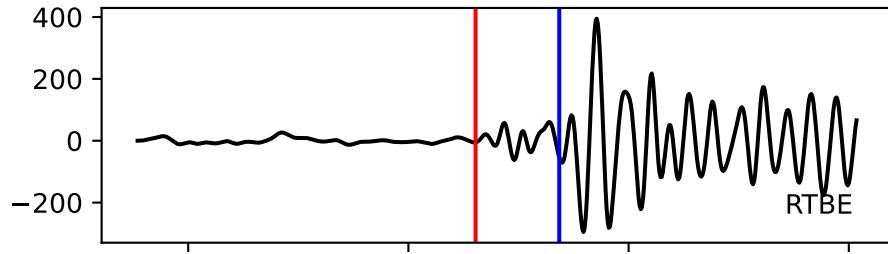

Typ: earthquake - obspyck_20170710104309
Herdzeit (UTC): 2017-07-10 05:12:36
Magnitude (MI): -0.6
Latitude: 47.761 [°] ± 1.05 [km]
Longitude: 12.842 [°] ± 0.76 [km]
Tiefe: -1.1 [km] ± 3.0[km]

12:36.000000 12:37.000000 12:38.000000 12:39.000000