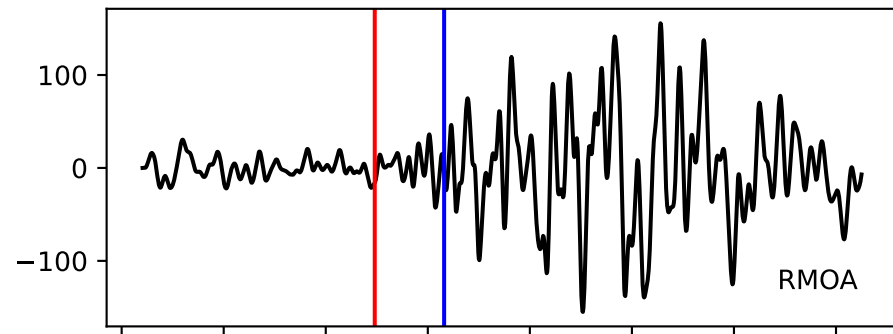

Typ: earthquake - obspyck_20170726114710
Herdzeit (UTC): 2017-07-23 19:00:25
Magnitude (MI): -0.1
Latitude: 47.783 [°] ± 2.93 [km]
Longitude: 12.827 [°] ± 3.88 [km]
Tiefe: 2.2 [km] ± 3.8[km]

19:00:24 19:00:25 19:00:26 19:00:27 19:00:28 19:00:29 19:00:30 19:00:31