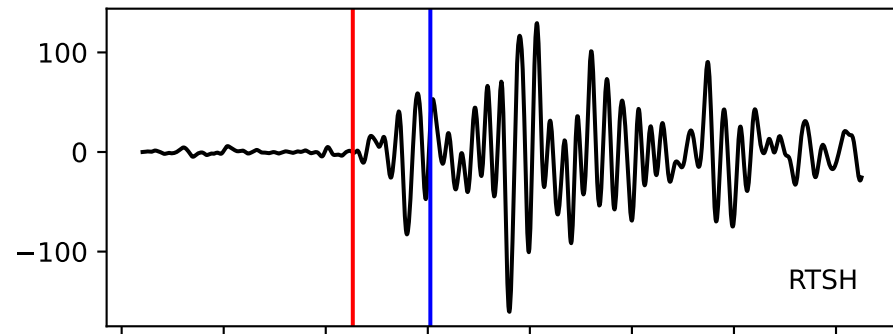

Typ: earthquake - obspyck_20170726114710
Herdzeit (UTC): 2017-07-23 19:00:25
Magnitude (MI): -0.1
Latitude: 47.783 [°] ± 2.93 [km]
Longitude: 12.827 [°] ± 3.88 [km]
Tiefe: 2.2 [km] ± 3.8[km]

19:00:24 19:00:25 19:00:26 19:00:27 19:00:28 19:00:29 19:00:30 19:00:31