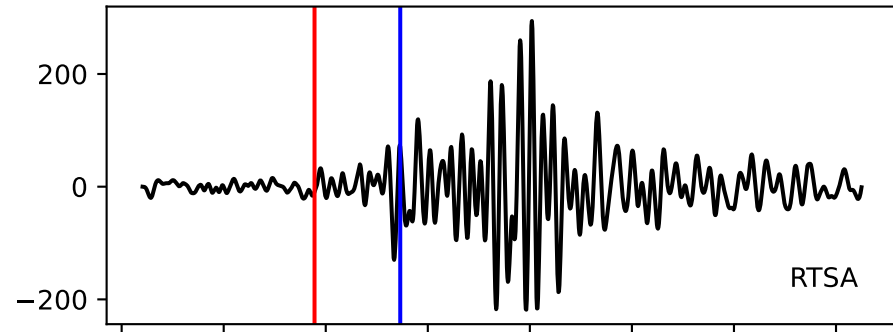

Typ: earthquake - obspyck_20170726114710
Herdzeit (UTC): 2017-07-23 19:00:25
Magnitude (MI): -0.1
Latitude: 47.783 [°] ± 2.93 [km]
Longitude: 12.827 [°] ± 3.88 [km]
Tiefe: 2.2 [km] ± 3.8[km]

19:00:24 19:00:25 19:00:26 19:00:27 19:00:28 19:00:29 19:00:30 19:00:31