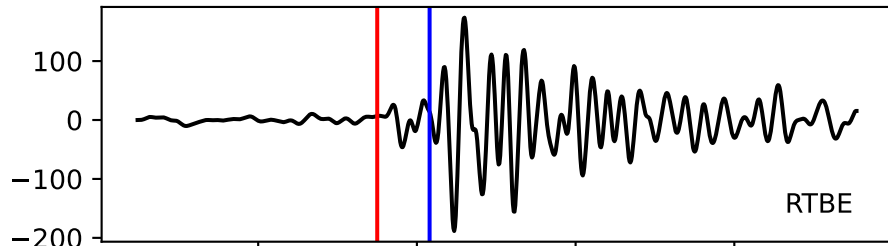

Typ: earthquake - obspyck_20170731142623
Herdzeit (UTC): 2017-07-16 05:02:43
Magnitude (MI): -0.4
Latitude: 47.760 [°] ± 1.27 [km]
Longitude: 12.843 [°] ± 0.95 [km]
Tiefe: 1.7 [km] ± 3.5[km]

02:43.000000
02:44.000000
02:45.000000
02:46.000000