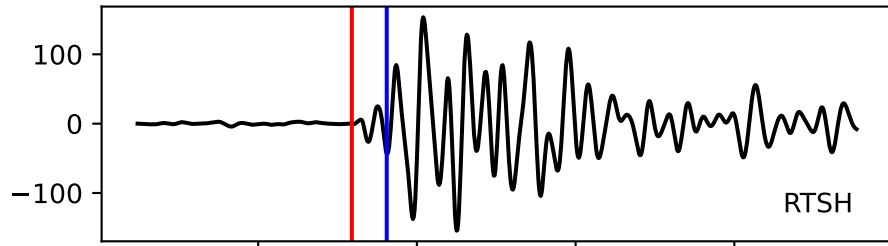

Typ: earthquake - obspyck_20170731142623
Herdzeit (UTC): 2017-07-16 05:02:43
Magnitude (MI): -0.4
Latitude: 47.760 [°] ± 1.27 [km]
Longitude: 12.843 [°] ± 0.95 [km]
Tiefe: 1.7 [km] ± 3.5[km]

02:43.000000
02:44.000000
02:45.000000
02:46.000000