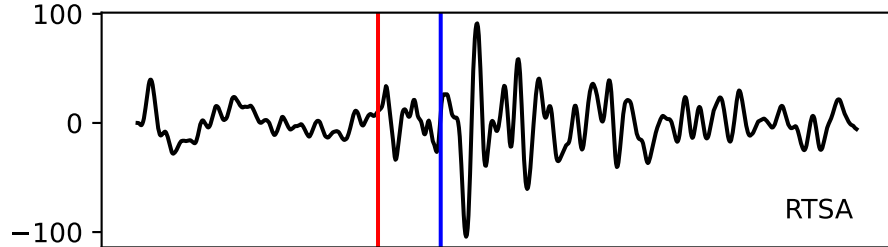

Typ: earthquake - obspyck_20170731142623
Herdzeit (UTC): 2017-07-16 05:02:43
Magnitude (MI): -0.4
Latitude: 47.760 [°] ± 1.27 [km]
Longitude: 12.843 [°] ± 0.95 [km]
Tiefe: 1.7 [km] ± 3.5[km]

02:43.000000
02:44.000000
02:45.000000
02:46.000000