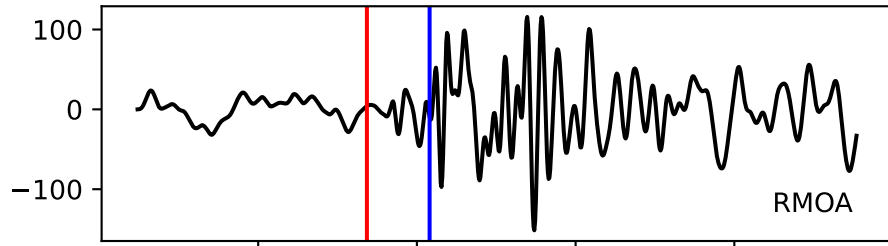

Typ: earthquake - obspyck_20170731142623
Herdzeit (UTC): 2017-07-16 05:02:43
Magnitude (MI): -0.4
Latitude: 47.760 [°] ± 1.27 [km]
Longitude: 12.843 [°] ± 0.95 [km]
Tiefe: 1.7 [km] ± 3.5[km]

02:43.000000
02:44.000000
02:45.000000
02:46.000000