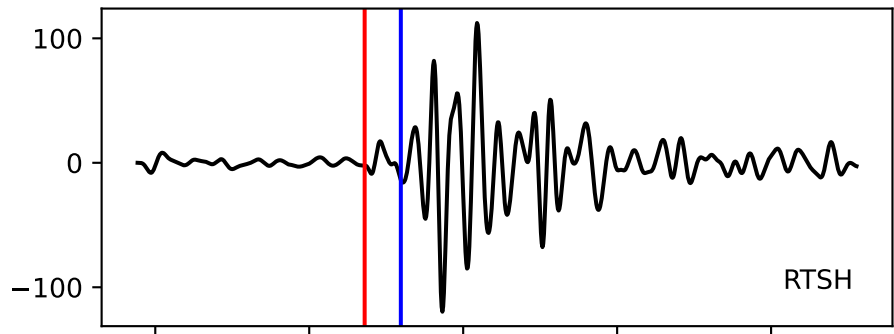

Typ: earthquake - obspyck_20170922110034
Herdzeit (UTC): 2017-09-18 05:12:22
Magnitude (MI): -0.4
Latitude: 47.766 [°] ± 4.83 [km]
Longitude: 12.845 [°] ± 2.86 [km]
Tiefe: 1.1 [km] ± 4.0[km]

05:12:22 05:12:23 05:12:24 05:12:25 05:12:26