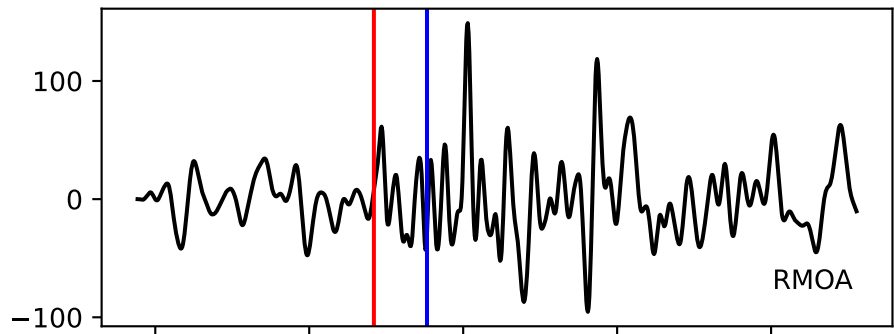

Typ: earthquake - obspyck_20170922110034
Herdzeit (UTC): 2017-09-18 05:12:22
Magnitude (MI): -0.4
Latitude: 47.766 [°] ± 4.83 [km]
Longitude: 12.845 [°] ± 2.86 [km]
Tiefe: 1.1 [km] ± 4.0[km]

05:12:22 05:12:23 05:12:24 05:12:25 05:12:26