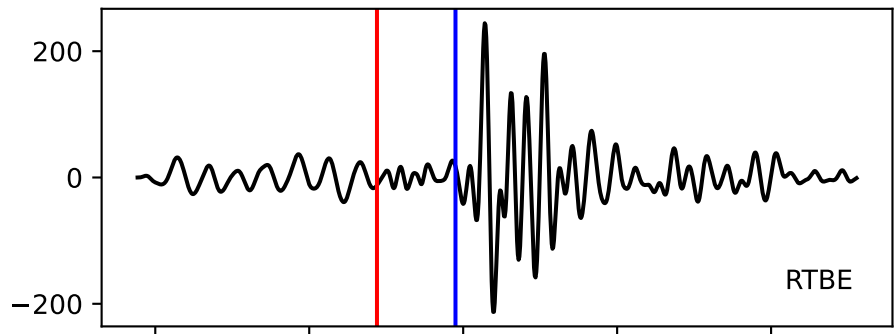

Typ: earthquake - obspyck_20170922110034
Herdzeit (UTC): 2017-09-18 05:12:22
Magnitude (MI): -0.4
Latitude: 47.766 [°] ± 4.83 [km]
Longitude: 12.845 [°] ± 2.86 [km]
Tiefe: 1.1 [km] ± 4.0[km]

05:12:22 05:12:23 05:12:24 05:12:25 05:12:26