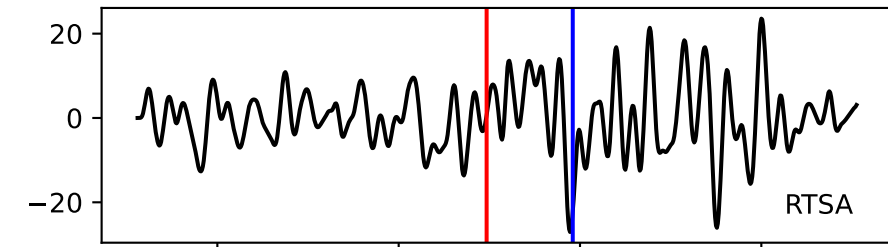

Typ: earthquake - obspyck\_20170922111418  
Herdzeit (UTC): 2017-09-17 17:58:02  
Magnitude (MI): -0.5  
Latitude: 47.751 [°] ± 1.46 [km]  
Longitude: 12.886 [°] ± 1.09 [km]  
Tiefe: 1.4 [km] ± 3.2[km]