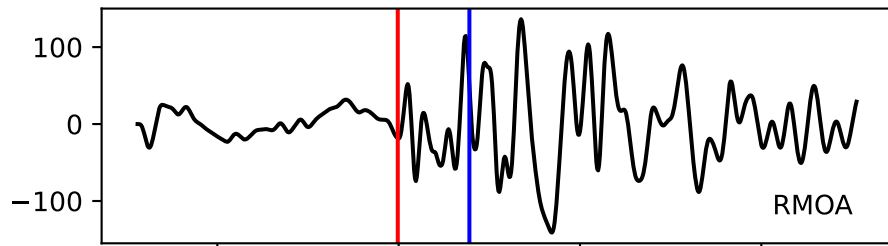

Typ: earthquake - obspyck\_20170922111418  
Herdzeit (UTC): 2017-09-17 17:58:02  
Magnitude (MI): -0.5  
Latitude: 47.751 [°] ± 1.46 [km]  
Longitude: 12.886 [°] ± 1.09 [km]  
Tiefe: 1.4 [km] ± 3.2[km]