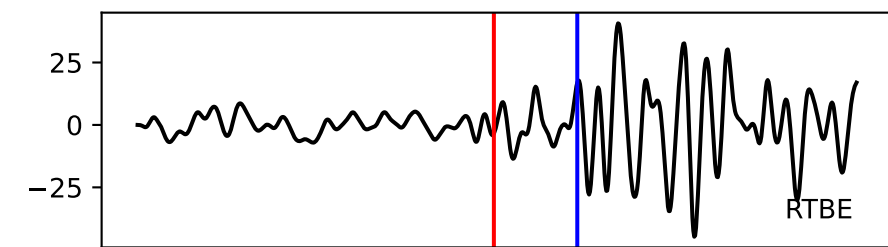

Typ: earthquake - obspyck\_20170922111418  
Herdzeit (UTC): 2017-09-17 17:58:02  
Magnitude (MI): -0.5  
Latitude: 47.751 [°] ± 1.46 [km]  
Longitude: 12.886 [°] ± 1.09 [km]  
Tiefe: 1.4 [km] ± 3.2[km]