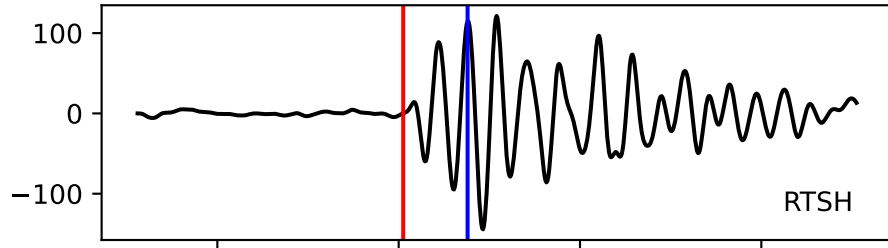

Typ: earthquake - obspyck\_20170922111418  
Herdzeit (UTC): 2017-09-17 17:58:02  
Magnitude (MI): -0.5  
Latitude: 47.751 [°] ± 1.46 [km]  
Longitude: 12.886 [°] ± 1.09 [km]  
Tiefe: 1.4 [km] ± 3.2[km]