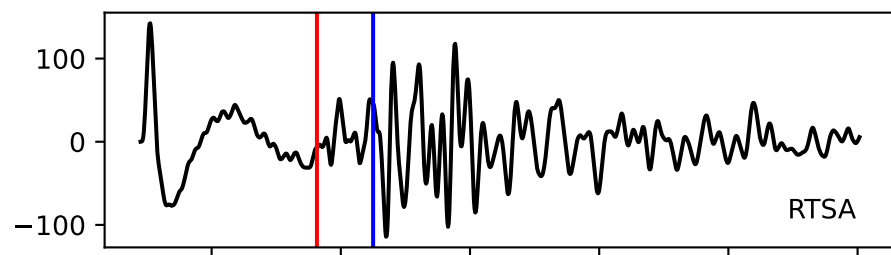

Typ: earthquake - obspyck_20171006111335
Herdzeit (UTC): 2017-10-03 12:24:07
Magnitude (MI): -0.3
Latitude: 47.754 [°] ± 0.95 [km]
Longitude: 12.853 [°] ± 0.63 [km]
Tiefe: 0.4 [km] ± 1.9[km]

12:24:07 12:24:08 12:24:09 12:24:10 12:24:11 12:24:12