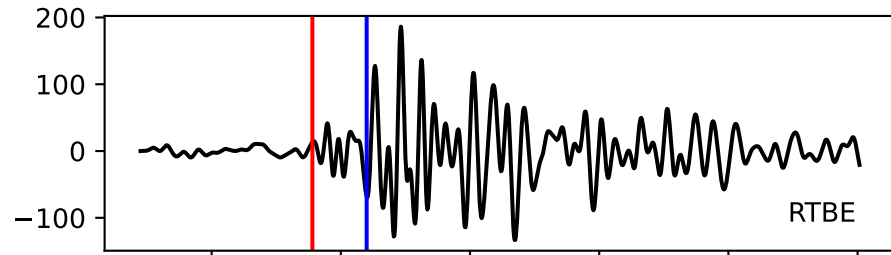

Typ: earthquake - obspyck_20171006111335
Herdzeit (UTC): 2017-10-03 12:24:07
Magnitude (MI): -0.3
Latitude: 47.754 [°] ± 0.95 [km]
Longitude: 12.853 [°] ± 0.63 [km]
Tiefe: 0.4 [km] ± 1.9[km]

12:24:07 12:24:08 12:24:09 12:24:10 12:24:11 12:24:12