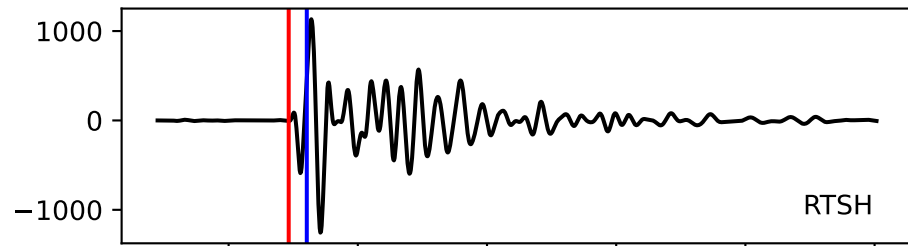

Typ: earthquake - obspyck_20171006111335
Herdzeit (UTC): 2017-10-03 12:24:07
Magnitude (MI): -0.3
Latitude: 47.754 [°] ± 0.95 [km]
Longitude: 12.853 [°] ± 0.63 [km]
Tiefe: 0.4 [km] ± 1.9[km]

12:24:07 12:24:08 12:24:09 12:24:10 12:24:11 12:24:12