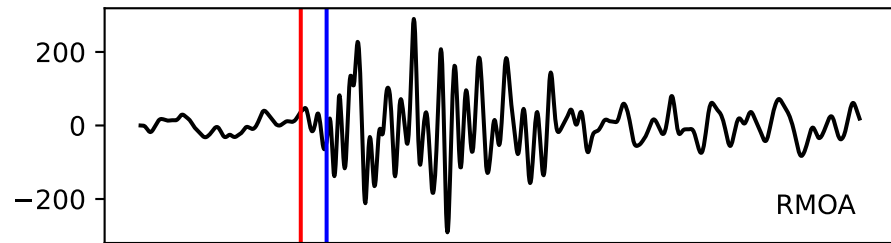

Typ: earthquake - obspyck_20171006111335
Herdzeit (UTC): 2017-10-03 12:24:07
Magnitude (MI): -0.3
Latitude: 47.754 [°] ± 0.95 [km]
Longitude: 12.853 [°] ± 0.63 [km]
Tiefe: 0.4 [km] ± 1.9[km]

12:24:07 12:24:08 12:24:09 12:24:10 12:24:11 12:24:12