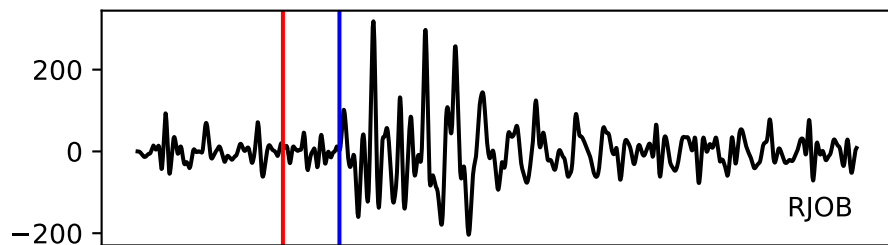

Typ: earthquake - obspyck_20171013122108
Herdzeit (UTC): 2017-09-26 14:57:56
Magnitude (MI): 0.1
Latitude: 47.768 [°] ± 0.76 [km]
Longitude: 12.853 [°] ± 1.32 [km]
Tiefe: 2.0 [km] ± 2.1[km]

14:58:00

14:58:05