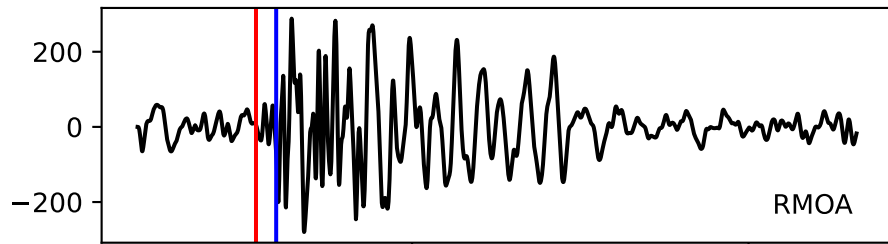

Typ: earthquake - obspyck_20171013122108
Herdzeit (UTC): 2017-09-26 14:57:56
Magnitude (MI): 0.1
Latitude: 47.768 [°] ± 0.76 [km]
Longitude: 12.853 [°] ± 1.32 [km]
Tiefe: 2.0 [km] ± 2.1[km]

14:58:00

14:58:05