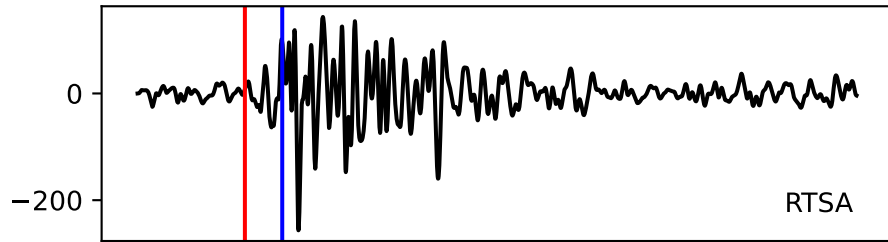

Typ: earthquake - obspyck_20171013122108
Herdzeit (UTC): 2017-09-26 14:57:56
Magnitude (MI): 0.1
Latitude: 47.768 [°] ± 0.76 [km]
Longitude: 12.853 [°] ± 1.32 [km]
Tiefe: 2.0 [km] ± 2.1[km]

14:58:00

14:58:05