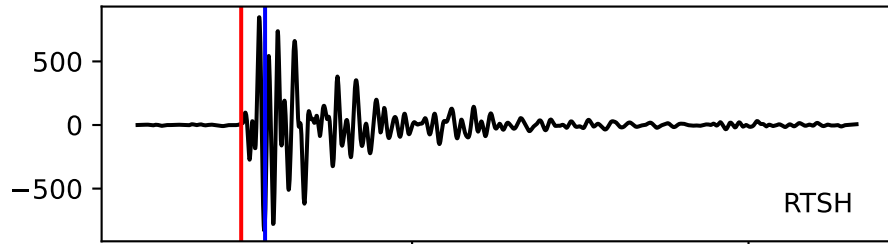

Typ: earthquake - obspyck_20171013122108
Herdzeit (UTC): 2017-09-26 14:57:56
Magnitude (MI): 0.1
Latitude: 47.768 [°] ± 0.76 [km]
Longitude: 12.853 [°] ± 1.32 [km]
Tiefe: 2.0 [km] ± 2.1[km]

14:58:00

14:58:05