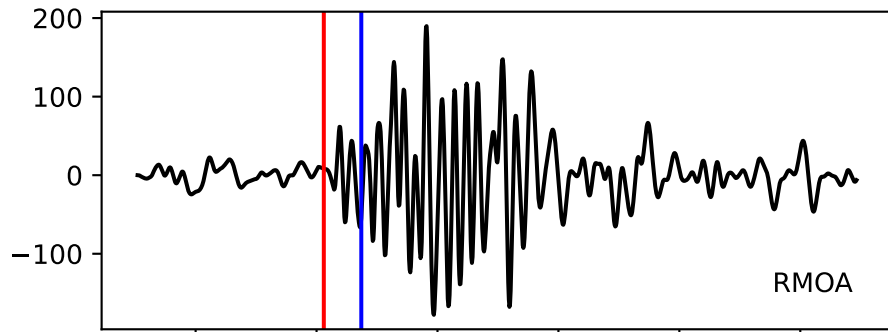

Typ: None - obspyck\_20171117090915  
Herdzeit (UTC): 2017-11-14 23:51:59  
Magnitude (MI): -0.3  
Latitude: 47.744 [°] ± 0.96 [km]  
Longitude: 12.894 [°] ± 1.06 [km]  
Tiefe: -0.0 [km] ± 1.2[km]

23:51:59 23:52:00 23:52:01 23:52:02 23:52:03 23:52:04