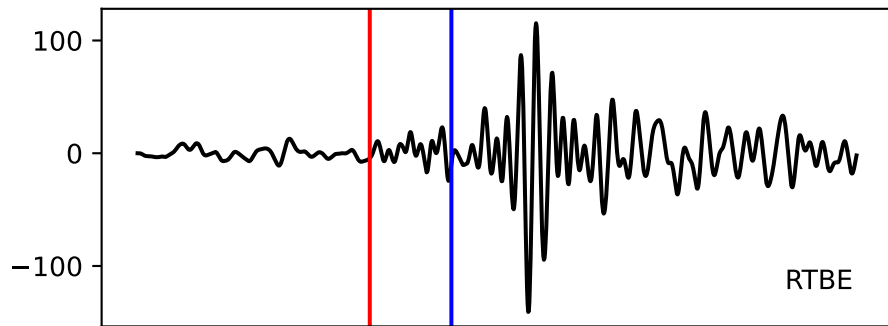

Typ: None - obspyck\_20171117090915  
Herdzeit (UTC): 2017-11-14 23:51:59  
Magnitude (MI): -0.3  
Latitude: 47.744 [°] ± 0.96 [km]  
Longitude: 12.894 [°] ± 1.06 [km]  
Tiefe: -0.0 [km] ± 1.2[km]

23:51:59 23:52:00 23:52:01 23:52:02 23:52:03 23:52:04