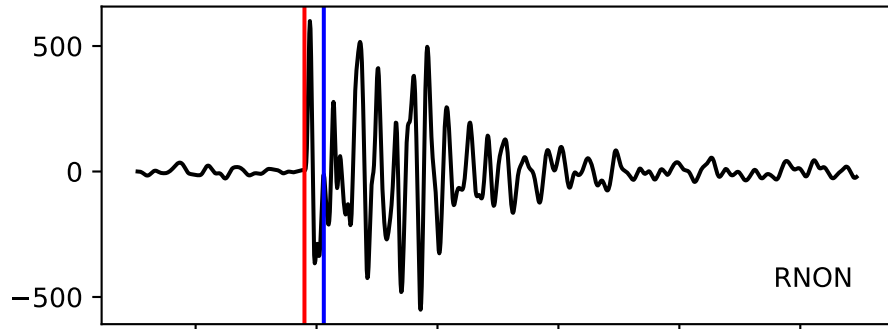

Typ: None - obspyck\_20171117090915  
Herdzeit (UTC): 2017-11-14 23:51:59  
Magnitude (MI): -0.3  
Latitude: 47.744 [°] ± 0.96 [km]  
Longitude: 12.894 [°] ± 1.06 [km]  
Tiefe: -0.0 [km] ± 1.2[km]

23:51:59 23:52:00 23:52:01 23:52:02 23:52:03 23:52:04