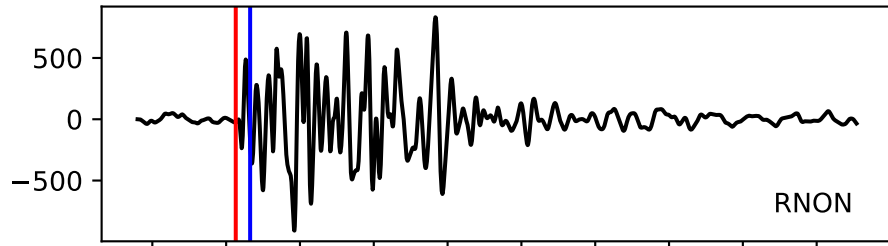

Typ: earthquake - obspyck\_20171124130124  
Herdzeit (UTC): 2017-11-19 20:12:14  
Magnitude (MI): 0.1  
Latitude: 47.751 [°] ± 0.48 [km]  
Longitude: 12.857 [°] ± 0.60 [km]  
Tiefe: 1.3 [km] ± 3.7[km]

20:12:14  
20:12:15  
20:12:16  
20:12:17  
20:12:18  
20:12:19  
20:12:20  
20:12:21  
20:12:22  
20:12:23  
20:12:24