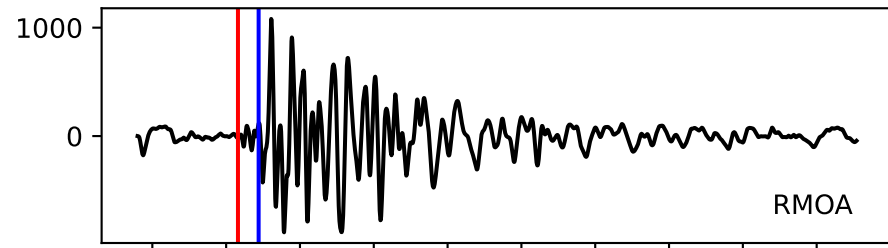

Typ: earthquake - obspyck\_20171124130124  
Herdzeit (UTC): 2017-11-19 20:12:14  
Magnitude (MI): 0.1  
Latitude: 47.751 [°] ± 0.48 [km]  
Longitude: 12.857 [°] ± 0.60 [km]  
Tiefe: 1.3 [km] ± 3.7[km]

20:12:14  
20:12:15  
20:12:16  
20:12:17  
20:12:18  
20:12:19  
20:12:20  
20:12:21  
20:12:22  
20:12:23  
20:12:24