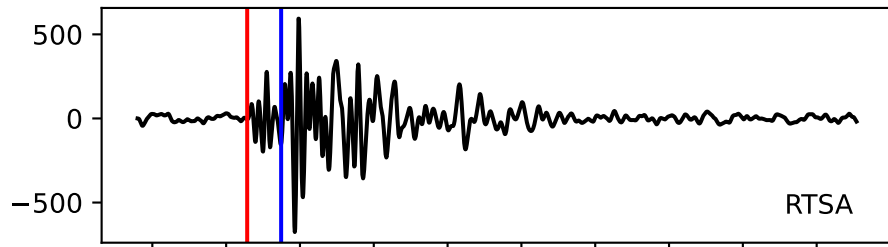

Typ: earthquake - obspyck\_20171124130124  
Herdzeit (UTC): 2017-11-19 20:12:14  
Magnitude (MI): 0.1  
Latitude: 47.751 [°] ± 0.48 [km]  
Longitude: 12.857 [°] ± 0.60 [km]  
Tiefe: 1.3 [km] ± 3.7[km]

20:12:14  
20:12:15  
20:12:16  
20:12:17  
20:12:18  
20:12:19  
20:12:20  
20:12:21  
20:12:22  
20:12:23  
20:12:24