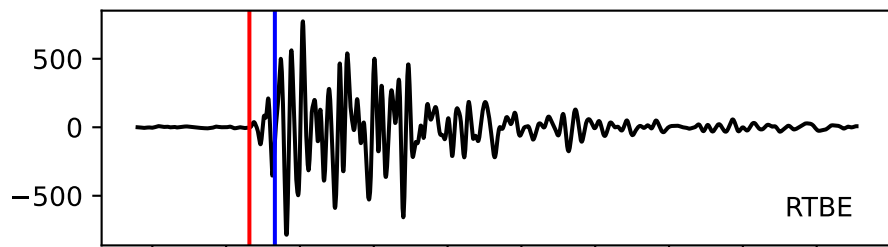

Typ: earthquake - obspyck\_20171124130124  
Herdzeit (UTC): 2017-11-19 20:12:14  
Magnitude (MI): 0.1  
Latitude: 47.751 [°] ± 0.48 [km]  
Longitude: 12.857 [°] ± 0.60 [km]  
Tiefe: 1.3 [km] ± 3.7[km]

20:12:14  
20:12:15  
20:12:16  
20:12:17  
20:12:18  
20:12:19  
20:12:20  
20:12:21  
20:12:22  
20:12:23  
20:12:24