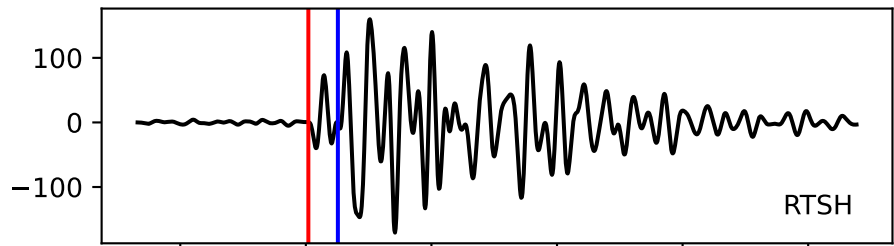

Typ: earthquake - obspyck_20171124135540
Herdzeit (UTC): 2017-10-17 03:21:15
Magnitude (MI): -0.2
Latitude: 47.761 [°] ± 0.70 [km]
Longitude: 12.841 [°] ± 0.57 [km]
Tiefe: 1.7 [km] ± 2.6[km]

03:21:15 03:21:16 03:21:17 03:21:18 03:21:19 03:21:20