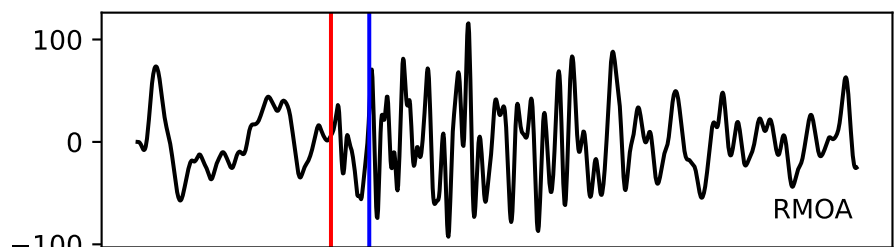

Typ: earthquake - obspyck_20171124135540
Herdzeit (UTC): 2017-10-17 03:21:15
Magnitude (MI): -0.2
Latitude: 47.761 [°] ± 0.70 [km]
Longitude: 12.841 [°] ± 0.57 [km]
Tiefe: 1.7 [km] ± 2.6[km]

03:21:15 03:21:16 03:21:17 03:21:18 03:21:19 03:21:20