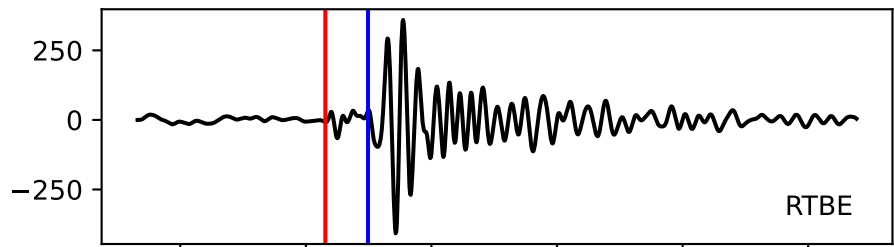

Typ: earthquake - obspyck_20171124135540
Herdzeit (UTC): 2017-10-17 03:21:15
Magnitude (MI): -0.2
Latitude: 47.761 [°] ± 0.70 [km]
Longitude: 12.841 [°] ± 0.57 [km]
Tiefe: 1.7 [km] ± 2.6[km]

03:21:15 03:21:16 03:21:17 03:21:18 03:21:19 03:21:20