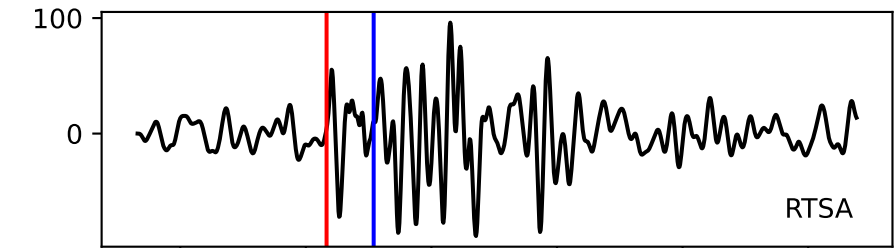

Typ: earthquake - obspyck_20171124135540
Herdzeit (UTC): 2017-10-17 03:21:15
Magnitude (MI): -0.2
Latitude: 47.761 [°] ± 0.70 [km]
Longitude: 12.841 [°] ± 0.57 [km]
Tiefe: 1.7 [km] ± 2.6[km]

03:21:15 03:21:16 03:21:17 03:21:18 03:21:19 03:21:20