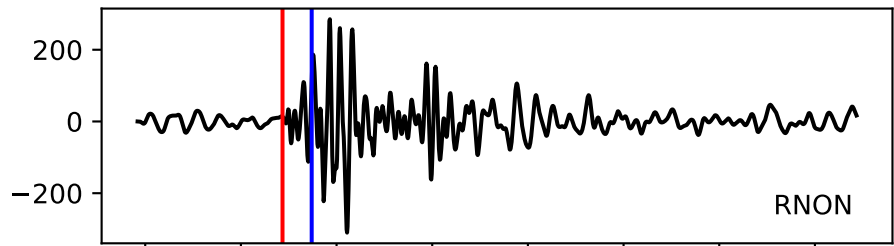

Typ: earthquake - obspyck\_20171201135249  
Herdzeit (UTC): 2017-11-29 00:14:18  
Magnitude (MI): -0.1  
Latitude: 47.750 [°] ± 1.11 [km]  
Longitude: 12.879 [°] ± 1.17 [km]  
Tiefe: 2.5 [km] ± 1.3[km]

00:14:18 00:14:19 00:14:20 00:14:21 00:14:22 00:14:23 00:14:24 00:14:25