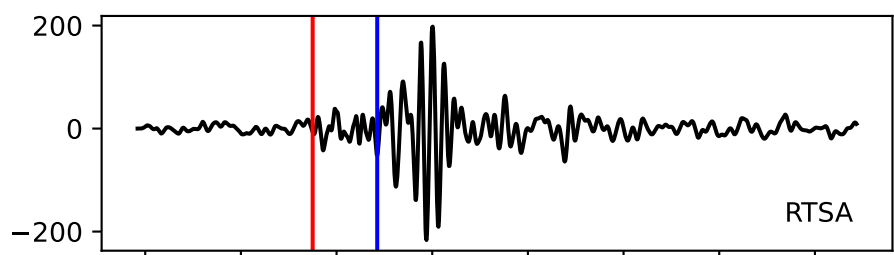

Typ: earthquake - obspyck\_20171201135249  
Herdzeit (UTC): 2017-11-29 00:14:18  
Magnitude (MI): -0.1  
Latitude: 47.750 [°] ± 1.11 [km]  
Longitude: 12.879 [°] ± 1.17 [km]  
Tiefe: 2.5 [km] ± 1.3[km]

00:14:18 00:14:19 00:14:20 00:14:21 00:14:22 00:14:23 00:14:24 00:14:25