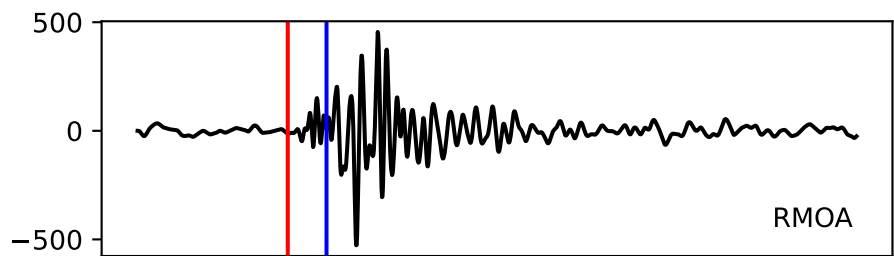

Typ: earthquake - obspyck\_20171201135249  
Herdzeit (UTC): 2017-11-29 00:14:18  
Magnitude (MI): -0.1  
Latitude: 47.750 [°] ± 1.11 [km]  
Longitude: 12.879 [°] ± 1.17 [km]  
Tiefe: 2.5 [km] ± 1.3[km]

00:14:18 00:14:19 00:14:20 00:14:21 00:14:22 00:14:23 00:14:24 00:14:25