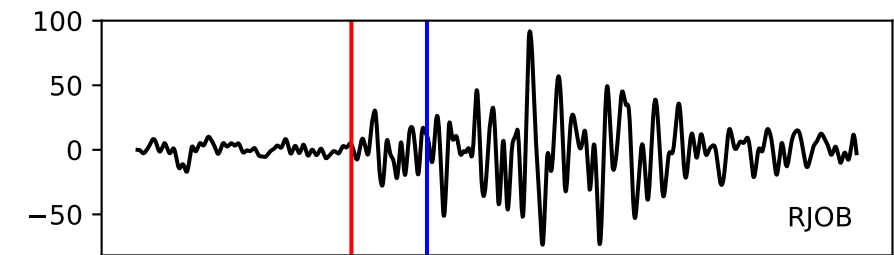

Typ: earthquake - obspyck\_20171201135249  
Herdzeit (UTC): 2017-11-29 00:14:18  
Magnitude (MI): -0.1  
Latitude: 47.750 [°] ± 1.11 [km]  
Longitude: 12.879 [°] ± 1.17 [km]  
Tiefe: 2.5 [km] ± 1.3[km]

00:14:18 00:14:19 00:14:20 00:14:21 00:14:22 00:14:23 00:14:24 00:14:25