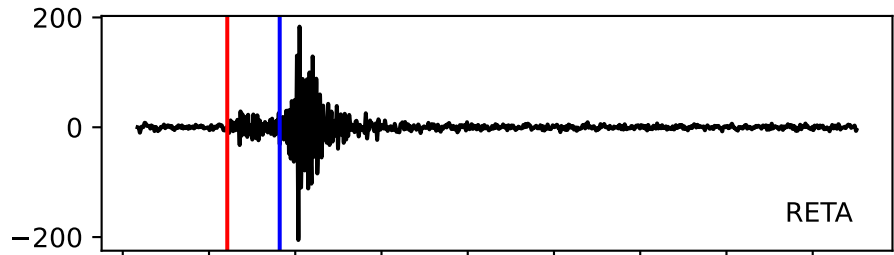

Typ: earthquake - obspyck\_20171208105104  
Herdzeit (UTC): 2017-12-06 03:11:31  
Magnitude (MI): 0.8  
Latitude: 47.315 [°] ± 1.54 [km]  
Longitude: 10.799 [°] ± 1.96 [km]  
Tiefe: 10.6 [km] ± 10.5[km]