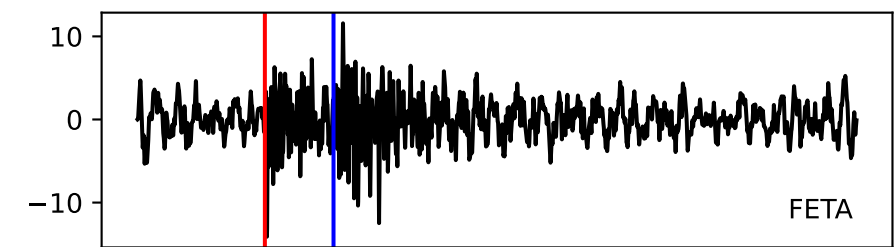

Typ: earthquake - obspyck\_20171208105104  
Herdzeit (UTC): 2017-12-06 03:11:31  
Magnitude (MI): 0.8  
Latitude: 47.315 [°] ± 1.54 [km]  
Longitude: 10.799 [°] ± 1.96 [km]  
Tiefe: 10.6 [km] ± 10.5[km]