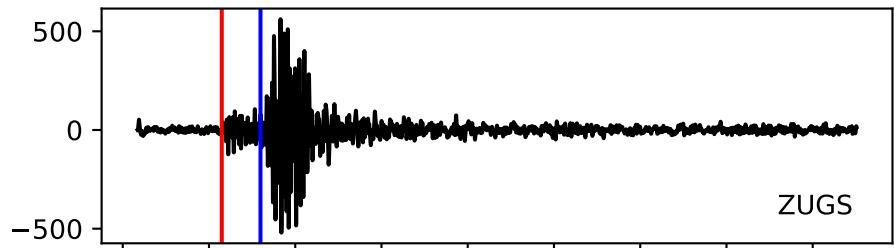

Typ: earthquake - obspyck\_20171208105104  
Herdzeit (UTC): 2017-12-06 03:11:31  
Magnitude (MI): 0.8  
Latitude: 47.315 [°] ± 1.54 [km]  
Longitude: 10.799 [°] ± 1.96 [km]  
Tiefe: 10.6 [km] ± 10.5[km]