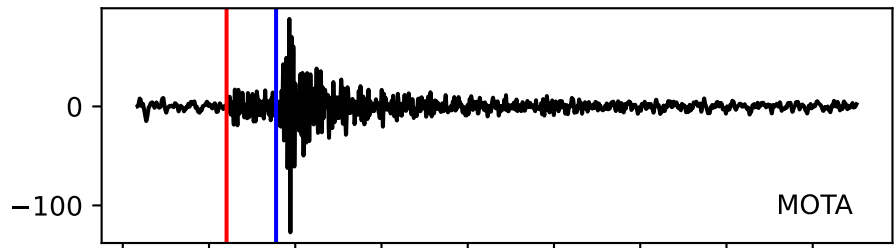

Typ: earthquake - obspyck\_20171208105104  
Herdzeit (UTC): 2017-12-06 03:11:31  
Magnitude (MI): 0.8  
Latitude: 47.315 [°] ± 1.54 [km]  
Longitude: 10.799 [°] ± 1.96 [km]  
Tiefe: 10.6 [km] ± 10.5[km]