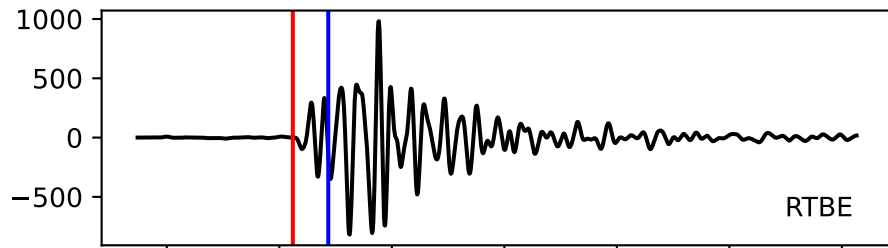

Typ: earthquake - obspyck\_20171222110121  
Herdzeit (UTC): 2017-12-18 04:35:57  
Magnitude (MI): -0.2  
Latitude: 47.748 [°] ± 0.62 [km]  
Longitude: 12.834 [°] ± 0.78 [km]  
Tiefe: 2.2 [km] ± 2.2[km]