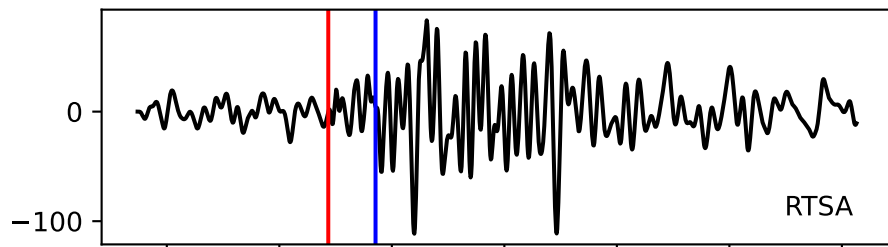

Typ: earthquake - obspyck\_20171222110121  
Herdzeit (UTC): 2017-12-18 04:35:57  
Magnitude (MI): -0.2  
Latitude: 47.748 [°] ± 0.62 [km]  
Longitude: 12.834 [°] ± 0.78 [km]  
Tiefe: 2.2 [km] ± 2.2[km]