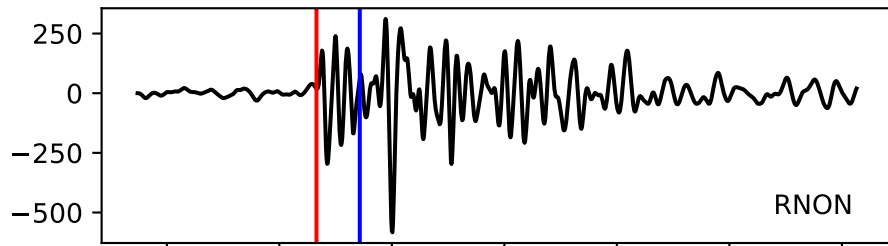

Typ: earthquake - obspyck\_20171222110121  
Herdzeit (UTC): 2017-12-18 04:35:57  
Magnitude (MI): -0.2  
Latitude: 47.748 [°] ± 0.62 [km]  
Longitude: 12.834 [°] ± 0.78 [km]  
Tiefe: 2.2 [km] ± 2.2[km]