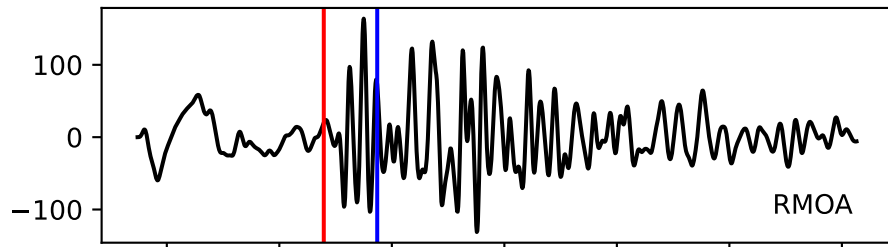

Typ: earthquake - obspyck\_20171222110121  
Herdzeit (UTC): 2017-12-18 04:35:57  
Magnitude (MI): -0.2  
Latitude: 47.748 [°] ± 0.62 [km]  
Longitude: 12.834 [°] ± 0.78 [km]  
Tiefe: 2.2 [km] ± 2.2[km]