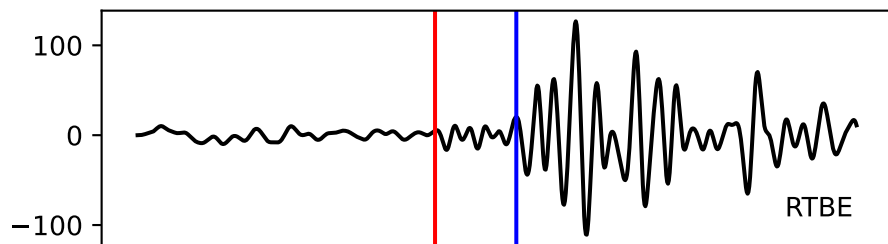

Typ: earthquake - obspyck_20171222130507
Herdzeit (UTC): 2017-09-10 23:54:18
Magnitude (MI): -0.4
Latitude: 47.763 [°] ± 1.14 [km]
Longitude: 12.865 [°] ± 1.79 [km]
Tiefe: 1.6 [km] ± 3.1[km]

54:18.000000
54:19.000000
54:20.000000
54:21.000000