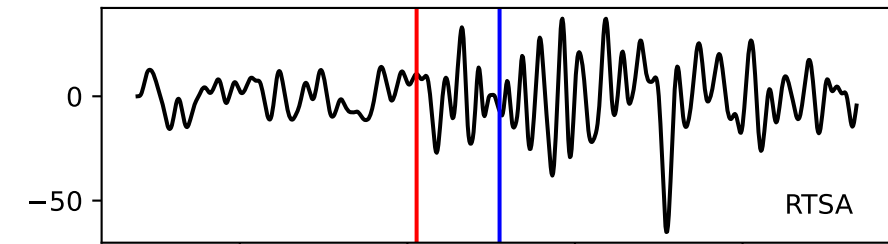

Typ: earthquake - obspyck_20171222130507
Herdzeit (UTC): 2017-09-10 23:54:18
Magnitude (MI): -0.4
Latitude: 47.763 [°] ± 1.14 [km]
Longitude: 12.865 [°] ± 1.79 [km]
Tiefe: 1.6 [km] ± 3.1[km]

54:18.000000
54:19.000000
54:20.000000
54:21.000000