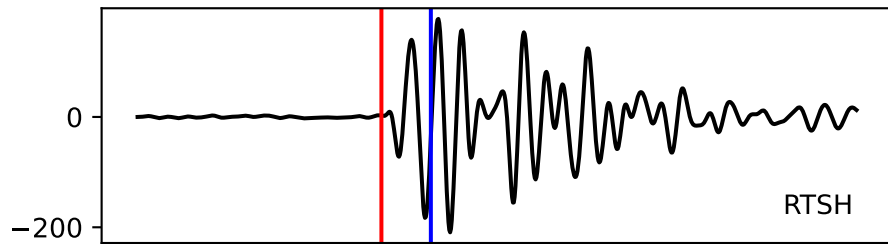

Typ: earthquake - obspyck_20171222130507
Herdzeit (UTC): 2017-09-10 23:54:18
Magnitude (MI): -0.4
Latitude: 47.763 [°] ± 1.14 [km]
Longitude: 12.865 [°] ± 1.79 [km]
Tiefe: 1.6 [km] ± 3.1[km]

54:18.000000
54:19.000000
54:20.000000
54:21.000000