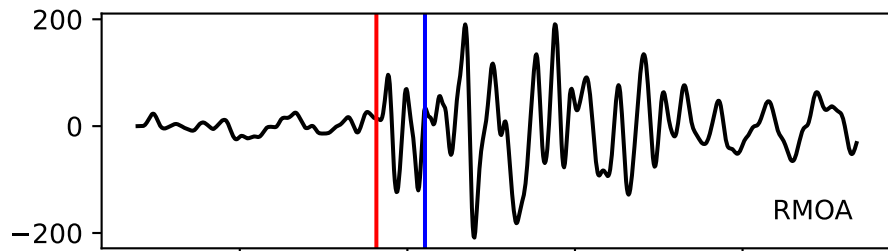

Typ: earthquake - obspyck_20171222130507
Herdzeit (UTC): 2017-09-10 23:54:18
Magnitude (MI): -0.4
Latitude: 47.763 [°] ± 1.14 [km]
Longitude: 12.865 [°] ± 1.79 [km]
Tiefe: 1.6 [km] ± 3.1[km]

54:18.000000
54:19.000000
54:20.000000
54:21.000000