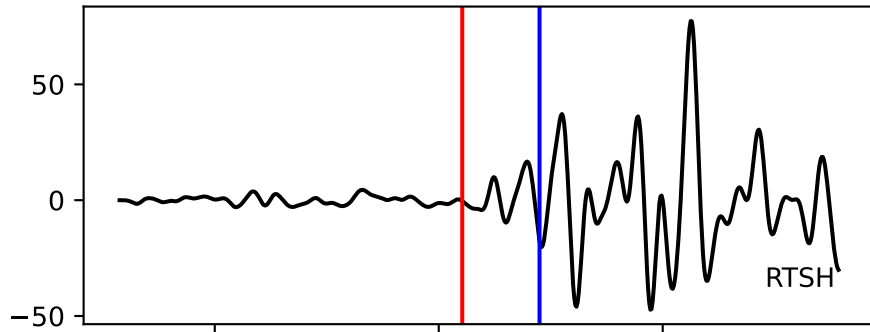

Typ: earthquake - obspyck_20171222131128
Herdzeit (UTC): 2017-09-09 15:39:14
Magnitude (MI): -0.6
Latitude: 47.766 [°] ± 6.41 [km]
Longitude: 12.837 [°] ± 3.37 [km]
Tiefe: 1.7 [km] ± 4.5[km]

39:14.000000
39:15.000000
39:16.000000