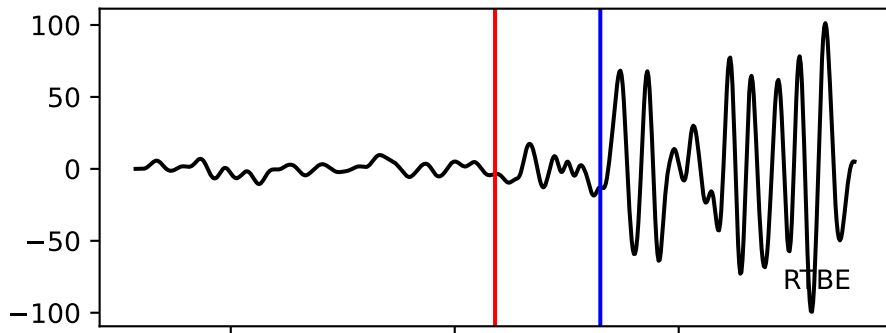

Typ: earthquake - obspyck_20171222131128
Herdzeit (UTC): 2017-09-09 15:39:14
Magnitude (MI): -0.6
Latitude: 47.766 [°] ± 6.41 [km]
Longitude: 12.837 [°] ± 3.37 [km]
Tiefe: 1.7 [km] ± 4.5[km]

39:14.000000
39:15.000000
39:16.000000