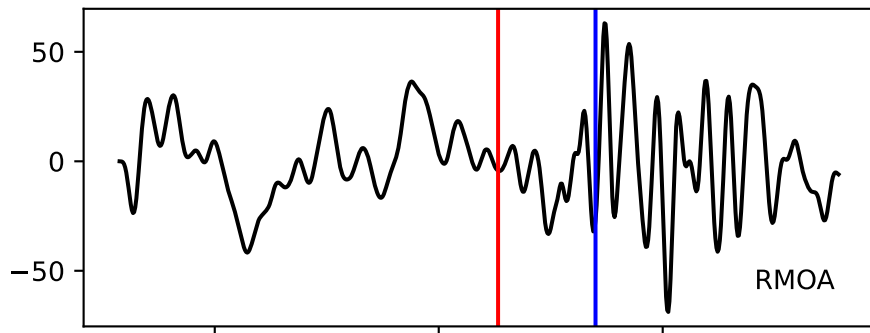

Typ: earthquake - obspyck_20171222131128
Herdzeit (UTC): 2017-09-09 15:39:14
Magnitude (MI): -0.6
Latitude: 47.766 [°] ± 6.41 [km]
Longitude: 12.837 [°] ± 3.37 [km]
Tiefe: 1.7 [km] ± 4.5[km]

39:14.000000
39:15.000000
39:16.000000