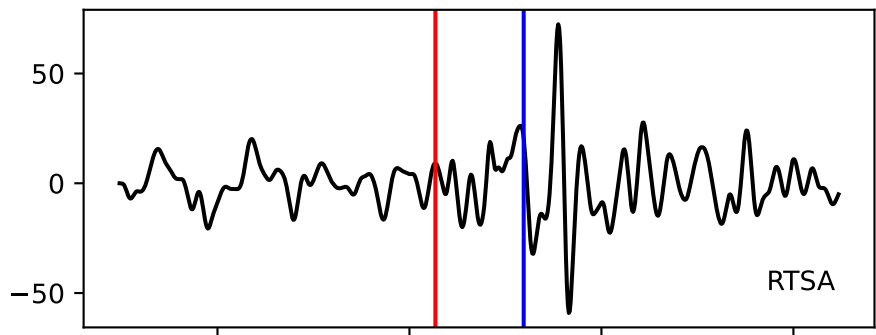

Typ: earthquake - obspyck_20171222131335
Herdzeit (UTC): 2017-09-09 04:10:36
Magnitude (MI): -0.5
Latitude: 47.761 [°] ± 1.97 [km]
Longitude: 12.838 [°] ± 4.03 [km]
Tiefe: 2.4 [km] ± 3.9[km]

10:36.000000 10:37.000000 10:38.000000 10:39.000000