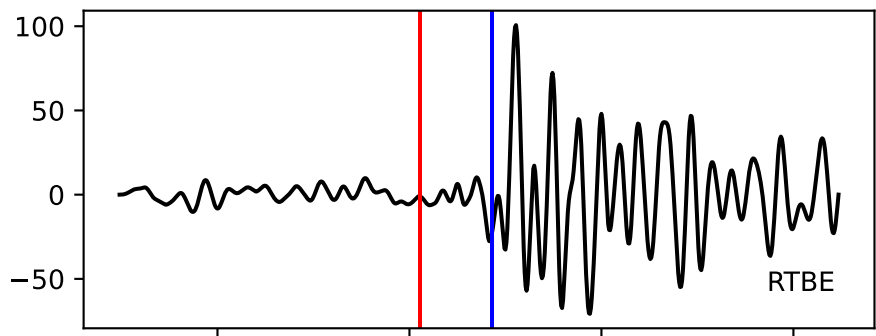

Typ: earthquake - obspyck_20171222131335
Herdzeit (UTC): 2017-09-09 04:10:36
Magnitude (MI): -0.5
Latitude: 47.761 [°] ± 1.97 [km]
Longitude: 12.838 [°] ± 4.03 [km]
Tiefe: 2.4 [km] ± 3.9[km]

10:36.000000 10:37.000000 10:38.000000 10:39.000000