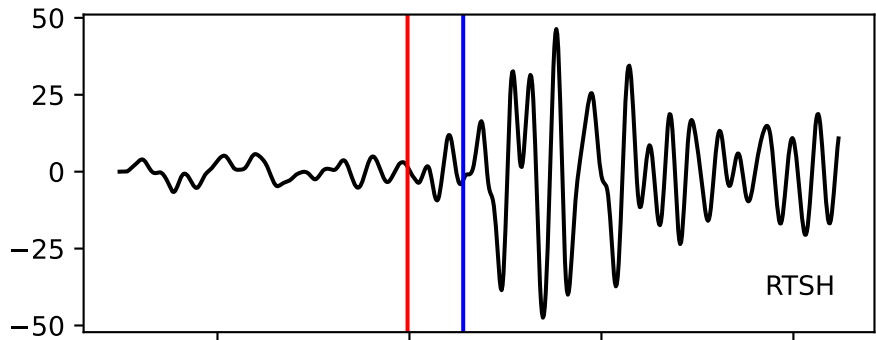

Typ: earthquake - obspyck_20171222131335
Herdzeit (UTC): 2017-09-09 04:10:36
Magnitude (MI): -0.5
Latitude: 47.761 [°] ± 1.97 [km]
Longitude: 12.838 [°] ± 4.03 [km]
Tiefe: 2.4 [km] ± 3.9[km]

10:36.000000 10:37.000000 10:38.000000 10:39.000000