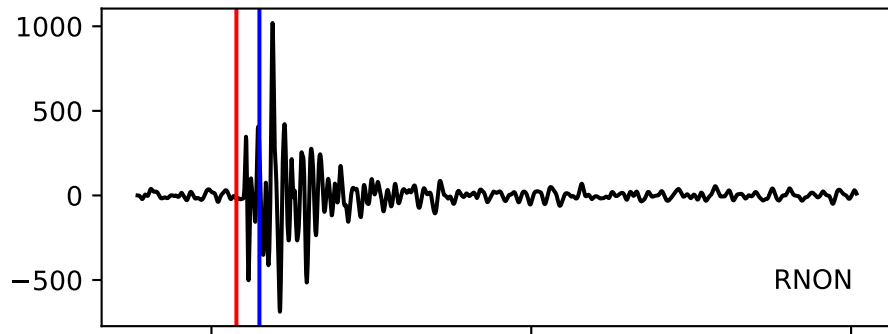

Typ: earthquake - obspyck_20180104122035
Herdzeit (UTC): 2017-12-29 17:57:14
Magnitude (MI): 0.1
Latitude: 47.733 [°] ± 2.98 [km]
Longitude: 12.878 [°] ± 2.01 [km]
Tiefe: 2.9 [km] ± 3.0[km]

17:57:15 17:57:20 17:57:25