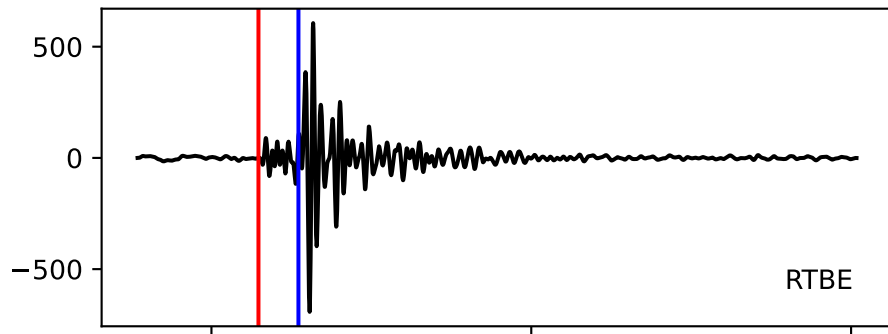

Typ: earthquake - obspyck_20180104122035
Herdzeit (UTC): 2017-12-29 17:57:14
Magnitude (MI): 0.1
Latitude: 47.733 [°] ± 2.98 [km]
Longitude: 12.878 [°] ± 2.01 [km]
Tiefe: 2.9 [km] ± 3.0[km]

17:57:15 17:57:20 17:57:25