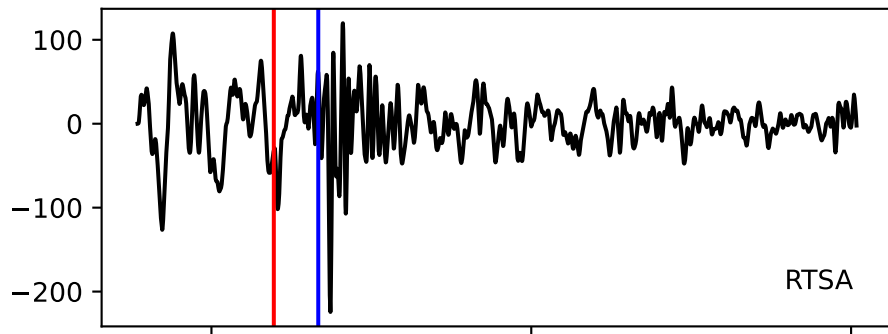

Typ: earthquake - obspyck_20180104122035
Herdzeit (UTC): 2017-12-29 17:57:14
Magnitude (MI): 0.1
Latitude: 47.733 [°] ± 2.98 [km]
Longitude: 12.878 [°] ± 2.01 [km]
Tiefe: 2.9 [km] ± 3.0[km]

17:57:15 17:57:20 17:57:25