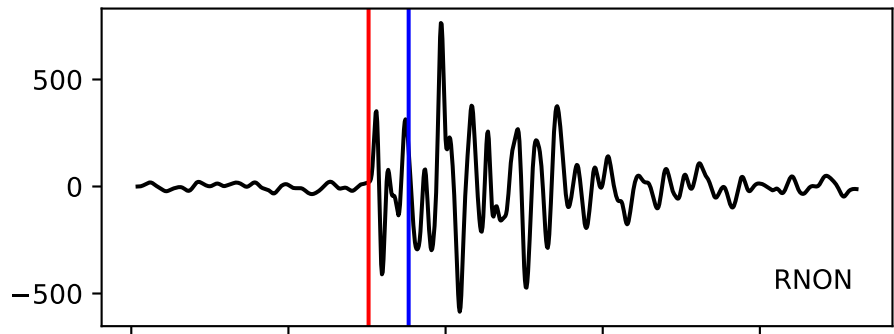

Typ: earthquake - obspyck\_20180104122246  
Herdzeit (UTC): 2017-12-29 17:58:53  
Magnitude (MI): -0.4  
Latitude: 47.739 [°] ± 1.06 [km]  
Longitude: 12.854 [°] ± 0.62 [km]  
Tiefe: 0.5 [km] ± 1.2[km]