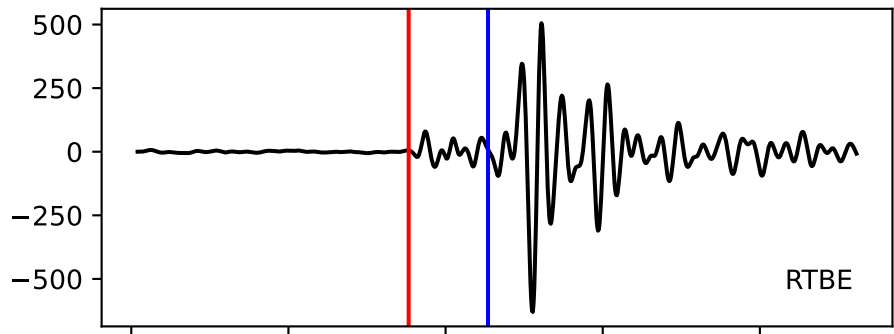

Typ: earthquake - obspyck\_20180104122246  
Herdzeit (UTC): 2017-12-29 17:58:53  
Magnitude (MI): -0.4  
Latitude: 47.739 [°] ± 1.06 [km]  
Longitude: 12.854 [°] ± 0.62 [km]  
Tiefe: 0.5 [km] ± 1.2[km]