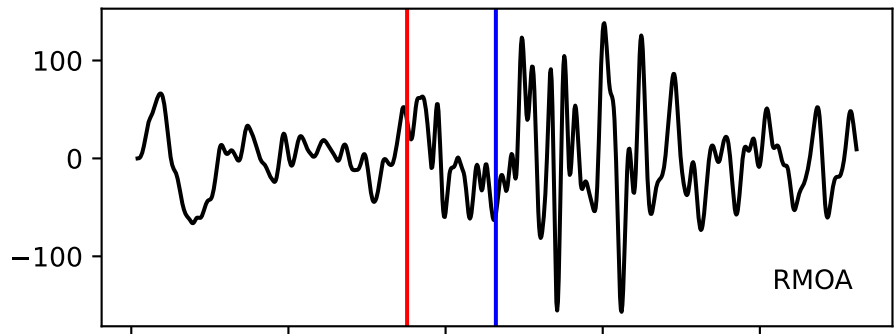

Typ: earthquake - obspyck\_20180104122246  
Herdzeit (UTC): 2017-12-29 17:58:53  
Magnitude (MI): -0.4  
Latitude: 47.739 [°] ± 1.06 [km]  
Longitude: 12.854 [°] ± 0.62 [km]  
Tiefe: 0.5 [km] ± 1.2[km]