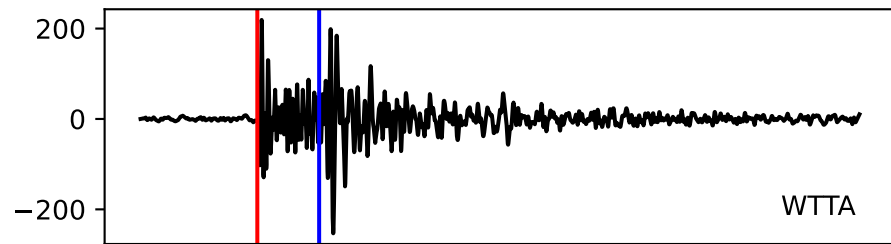

Typ: earthquake - obspyck_20180105132549
Herdzeit (UTC): 2017-08-14 21:46:21
Magnitude (MI): 0.5
Latitude: 47.349 [°] ± 3.93 [km]
Longitude: 11.482 [°] ± 1.70 [km]
Tiefe: 0.5 [km] ± 5.7[km]

21:46:20 21:46:25 21:46:30 21:46:35 21:46:40 21:46:45