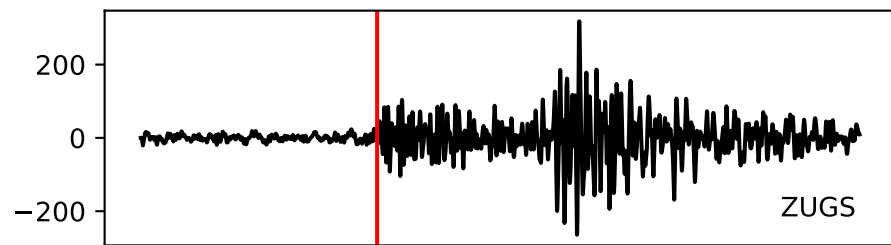

Typ: earthquake - obspyck_20180105132549
Herdzeit (UTC): 2017-08-14 21:46:21
Magnitude (MI): 0.5
Latitude: 47.349 [°] ± 3.93 [km]
Longitude: 11.482 [°] ± 1.70 [km]
Tiefe: 0.5 [km] ± 5.7[km]

21:46:20 21:46:25 21:46:30 21:46:35 21:46:40 21:46:45