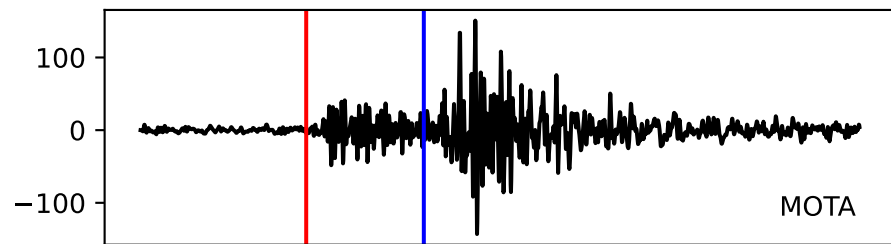

Typ: earthquake - obspyck_20180105132549
Herdzeit (UTC): 2017-08-14 21:46:21
Magnitude (MI): 0.5
Latitude: 47.349 [°] ± 3.93 [km]
Longitude: 11.482 [°] ± 1.70 [km]
Tiefe: 0.5 [km] ± 5.7[km]

21:46:20 21:46:25 21:46:30 21:46:35 21:46:40 21:46:45