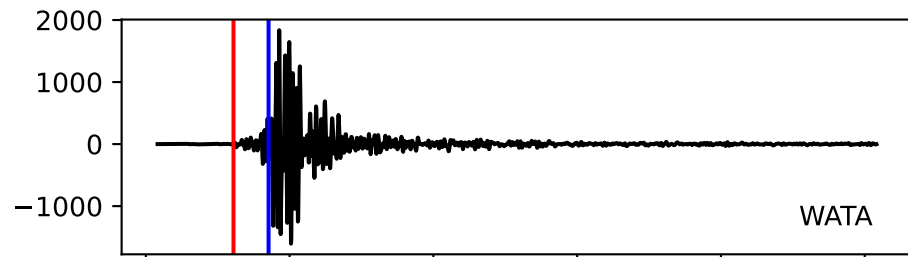

Typ: earthquake - obspyck_20180105132549
Herdzeit (UTC): 2017-08-14 21:46:21
Magnitude (MI): 0.5
Latitude: 47.349 [°] ± 3.93 [km]
Longitude: 11.482 [°] ± 1.70 [km]
Tiefe: 0.5 [km] ± 5.7[km]

21:46:20 21:46:25 21:46:30 21:46:35 21:46:40 21:46:45