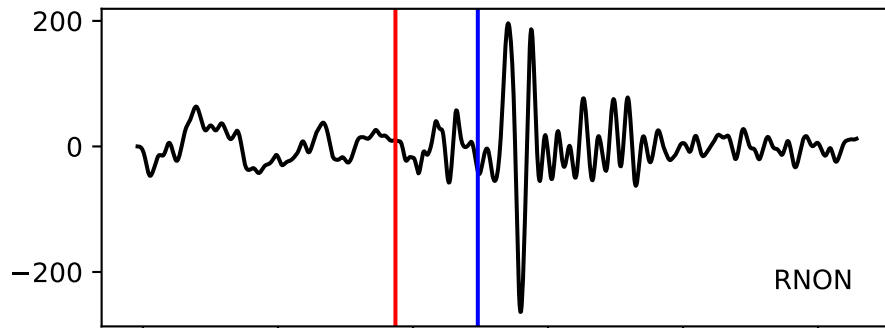

Typ: earthquake - obspyck_20180202121638
Herdzeit (UTC): 2018-01-28 13:31:25
Magnitude (MI): -0.3
Latitude: 47.764 [°] ± 1.88 [km]
Longitude: 12.813 [°] ± 0.79 [km]
Tiefe: -0.0 [km] ± 3.2[km]

13:31:25 13:31:26 13:31:27 13:31:28 13:31:29 13:31:30