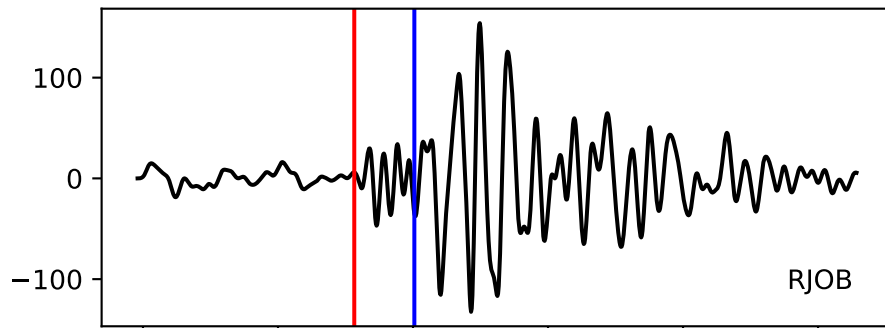

Typ: earthquake - obspyck_20180202121638
Herdzeit (UTC): 2018-01-28 13:31:25
Magnitude (MI): -0.3
Latitude: 47.764 [°] ± 1.88 [km]
Longitude: 12.813 [°] ± 0.79 [km]
Tiefe: -0.0 [km] ± 3.2[km]

13:31:25 13:31:26 13:31:27 13:31:28 13:31:29 13:31:30