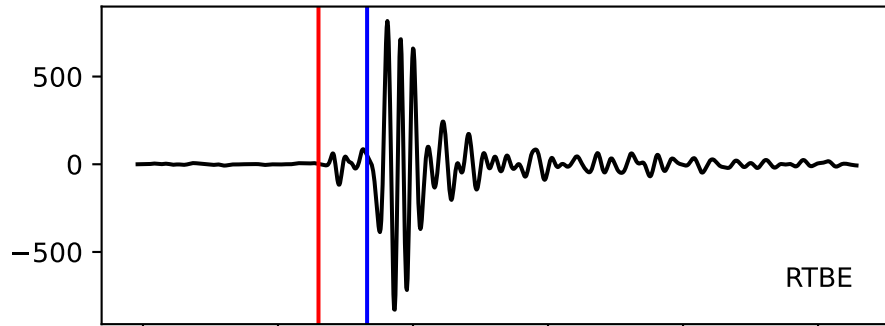

Typ: earthquake - obspyck_20180202121638
Herdzeit (UTC): 2018-01-28 13:31:25
Magnitude (MI): -0.3
Latitude: 47.764 [°] ± 1.88 [km]
Longitude: 12.813 [°] ± 0.79 [km]
Tiefe: -0.0 [km] ± 3.2[km]

13:31:25 13:31:26 13:31:27 13:31:28 13:31:29 13:31:30