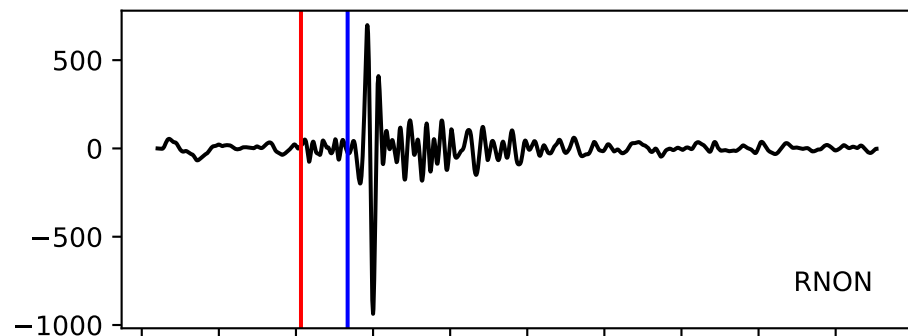

Typ: earthquake - obspyck\_20180202141203  
Herdzeit (UTC): 2018-01-21 22:06:27  
Magnitude (MI): 0.0  
Latitude: 47.738 [°] ± 2.62 [km]  
Longitude: 12.800 [°] ± 1.69 [km]  
Tiefe: -0.0 [km] ± 2.4[km]

22:06:26  
22:06:27  
22:06:28  
22:06:29  
22:06:30  
22:06:31  
22:06:32  
22:06:33  
22:06:34  
22:06:35