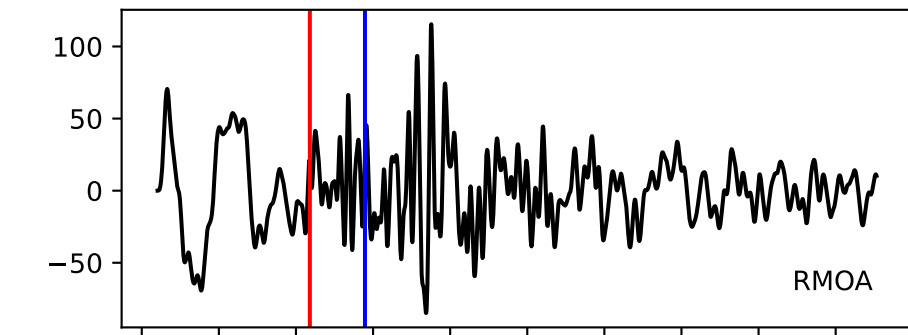

Typ: earthquake - obspyck\_20180202141203  
Herdzeit (UTC): 2018-01-21 22:06:27  
Magnitude (MI): 0.0  
Latitude: 47.738 [°] ± 2.62 [km]  
Longitude: 12.800 [°] ± 1.69 [km]  
Tiefe: -0.0 [km] ± 2.4[km]

22:06:26  
22:06:27  
22:06:28  
22:06:29  
22:06:30  
22:06:31  
22:06:32  
22:06:33  
22:06:34  
22:06:35