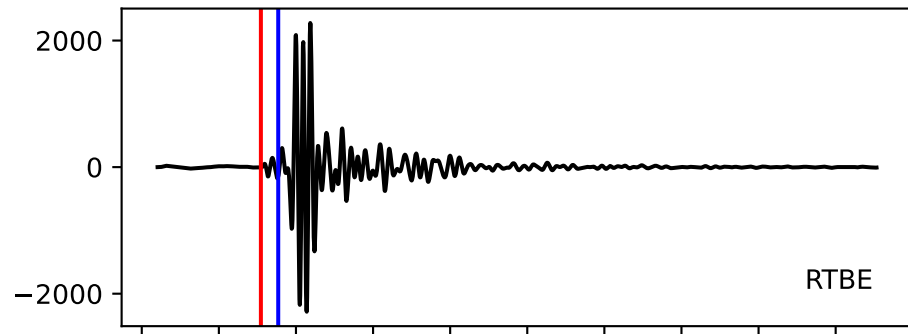

Typ: earthquake - obspyck\_20180202141203  
Herdzeit (UTC): 2018-01-21 22:06:27  
Magnitude (MI): 0.0  
Latitude: 47.738 [°] ± 2.62 [km]  
Longitude: 12.800 [°] ± 1.69 [km]  
Tiefe: -0.0 [km] ± 2.4[km]

22:06:26  
22:06:27  
22:06:28  
22:06:29  
22:06:30  
22:06:31  
22:06:32  
22:06:33  
22:06:34  
22:06:35