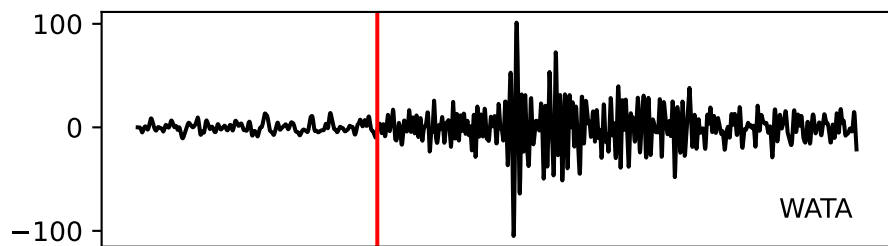

Typ: None - obspyck\_20180223133313  
Herdzeit (UTC): 2018-02-16 01:32:27  
Magnitude (MI): 0.3  
Latitude: 47.110 [°] ± 2.08 [km]  
Longitude: 11.374 [°] ± 1.50 [km]  
Tiefe: 0.5 [km] ± 6.0[km]

01:32:30 01:32:35 01:32:40 01:32:45