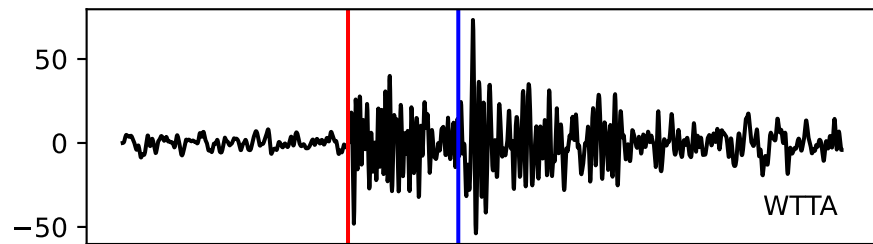

Typ: None - obspyck\_20180223133313  
Herdzeit (UTC): 2018-02-16 01:32:27  
Magnitude (MI): 0.3  
Latitude: 47.110 [°] ± 2.08 [km]  
Longitude: 11.374 [°] ± 1.50 [km]  
Tiefe: 0.5 [km] ± 6.0[km]

01:32:30 01:32:35 01:32:40 01:32:45