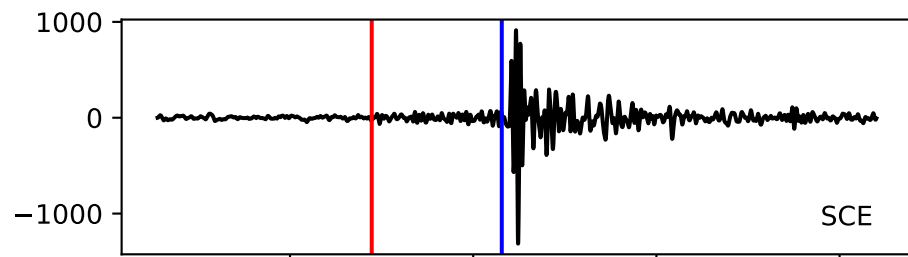

Typ: None - obspyck\_20180223133313  
Herdzeit (UTC): 2018-02-16 01:32:27  
Magnitude (MI): 0.3  
Latitude: 47.110 [°] ± 2.08 [km]  
Longitude: 11.374 [°] ± 1.50 [km]  
Tiefe: 0.5 [km] ± 6.0[km]

01:32:30 01:32:35 01:32:40 01:32:45