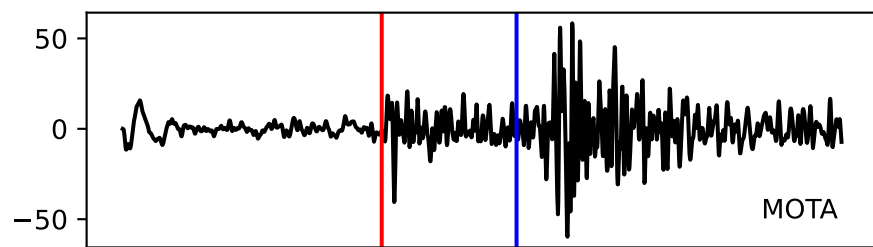

Typ: None - obspyck\_20180223133313  
Herdzeit (UTC): 2018-02-16 01:32:27  
Magnitude (MI): 0.3  
Latitude: 47.110 [°] ± 2.08 [km]  
Longitude: 11.374 [°] ± 1.50 [km]  
Tiefe: 0.5 [km] ± 6.0[km]

01:32:30 01:32:35 01:32:40 01:32:45