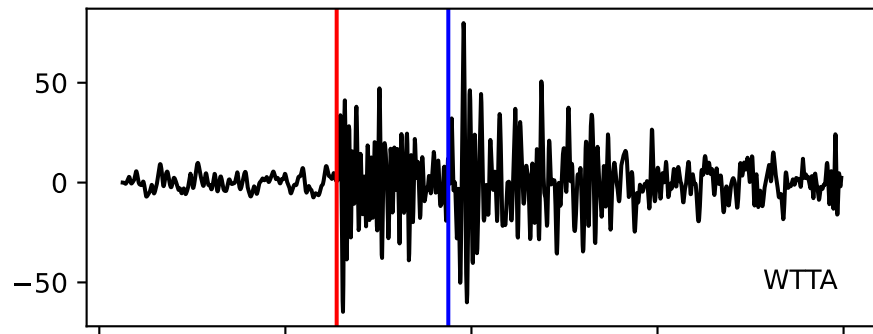

Typ: earthquake - obspyck_20180226091110
Herdzeit (UTC): 2018-02-15 21:58:01
Magnitude (MI): 0.3
Latitude: 47.121 [°] ± 1.23 [km]
Longitude: 11.402 [°] ± 4.75 [km]
Tiefe: 1.4 [km] ± 12.1[km]

21:58:00 21:58:05 21:58:10 21:58:15 21:58:20