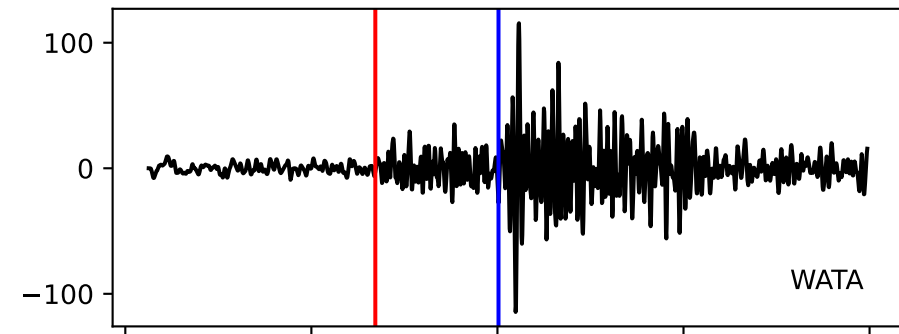

Typ: earthquake - obspyck_20180226091110
Herdzeit (UTC): 2018-02-15 21:58:01
Magnitude (MI): 0.3
Latitude: 47.121 [°] ± 1.23 [km]
Longitude: 11.402 [°] ± 4.75 [km]
Tiefe: 1.4 [km] ± 12.1[km]

21:58:00 21:58:05 21:58:10 21:58:15 21:58:20