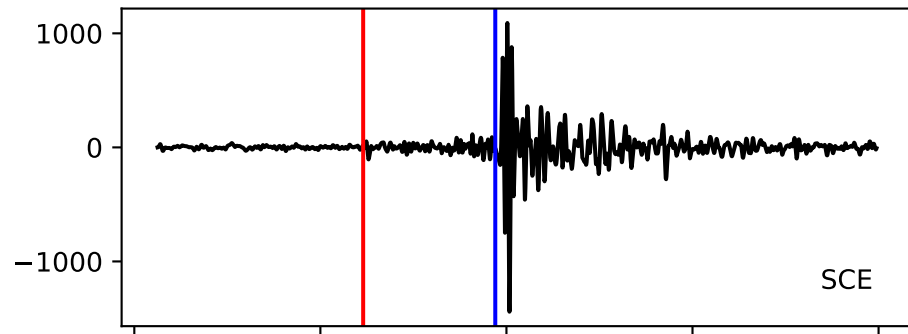

Typ: earthquake - obspyck_20180226091110
Herdzeit (UTC): 2018-02-15 21:58:01
Magnitude (MI): 0.3
Latitude: 47.121 [°] ± 1.23 [km]
Longitude: 11.402 [°] ± 4.75 [km]
Tiefe: 1.4 [km] ± 12.1[km]

21:58:00 21:58:05 21:58:10 21:58:15 21:58:20