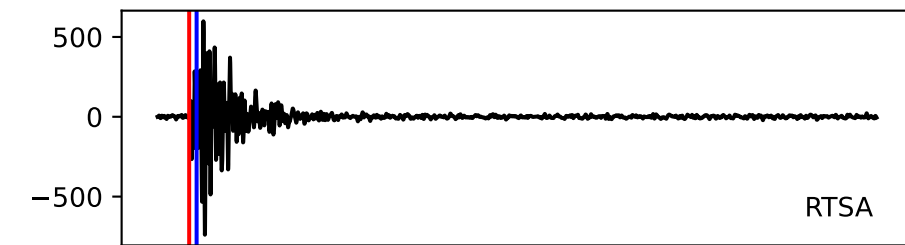

Typ: earthquake - obspyck_20180504105819
Herdzeit (UTC): 2018-05-03 23:05:34
Magnitude (MI): 0.6
Latitude: 47.758 [°] ± 0.68 [km]
Longitude: 12.849 [°] ± 0.31 [km]
Tiefe: 1.5 [km] ± 0.9[km]

23:05:35 23:05:40 23:05:45 23:05:50 23:05:55 23:06:00 23:06:05