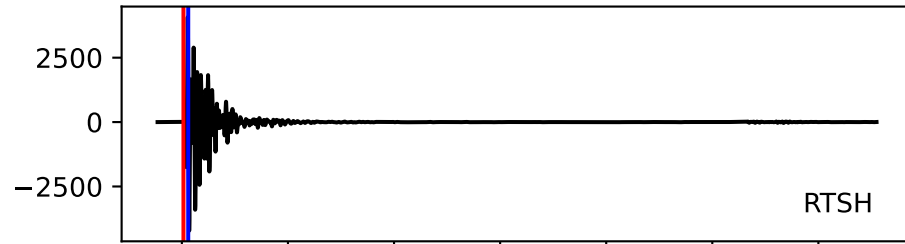

Typ: earthquake - obspyck_20180504105819
Herdzeit (UTC): 2018-05-03 23:05:34
Magnitude (MI): 0.6
Latitude: 47.758 [°] ± 0.68 [km]
Longitude: 12.849 [°] ± 0.31 [km]
Tiefe: 1.5 [km] ± 0.9[km]

23:05:35 23:05:40 23:05:45 23:05:50 23:05:55 23:06:00 23:06:05