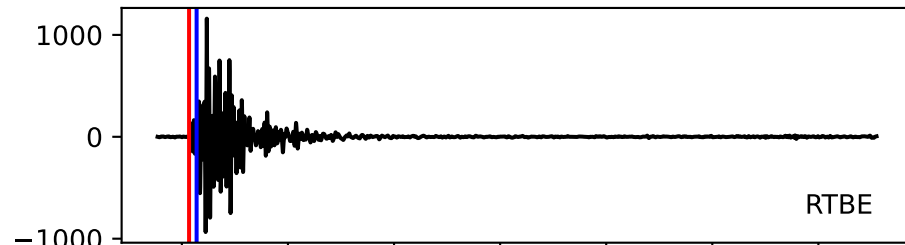

Typ: earthquake - obspyck_20180504105819
Herdzeit (UTC): 2018-05-03 23:05:34
Magnitude (MI): 0.6
Latitude: 47.758 [°] ± 0.68 [km]
Longitude: 12.849 [°] ± 0.31 [km]
Tiefe: 1.5 [km] ± 0.9[km]

23:05:35 23:05:40 23:05:45 23:05:50 23:05:55 23:06:00 23:06:05