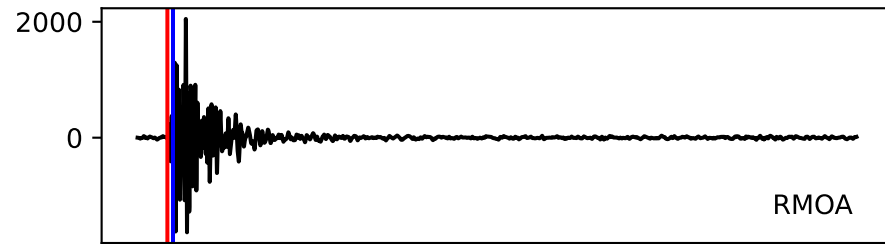

Typ: earthquake - obspyck_20180504105819
Herdzeit (UTC): 2018-05-03 23:05:34
Magnitude (MI): 0.6
Latitude: 47.758 [°] ± 0.68 [km]
Longitude: 12.849 [°] ± 0.31 [km]
Tiefe: 1.5 [km] ± 0.9[km]

23:05:35 23:05:40 23:05:45 23:05:50 23:05:55 23:06:00 23:06:05