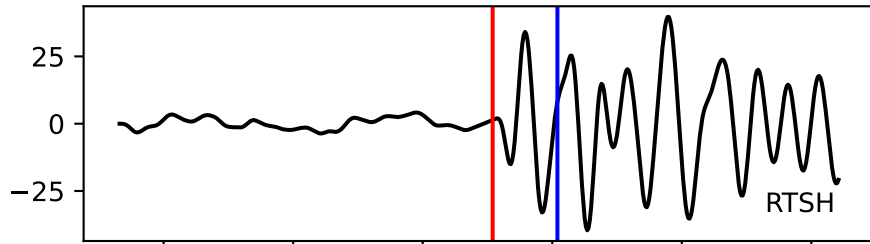

Typ: earthquake - obspyck_20180921141651
Herdzeit (UTC): 2018-08-14 23:28:29
Magnitude (MI): -0.7
Latitude: 47.760 [°] ± 0.94 [km]
Longitude: 12.871 [°] ± 1.42 [km]
Tiefe: 1.5 [km] ± 3.0[km]

28:29.000000
28:29.500000
28:30.000000
28:30.500000
28:31.000000
28:31.500000