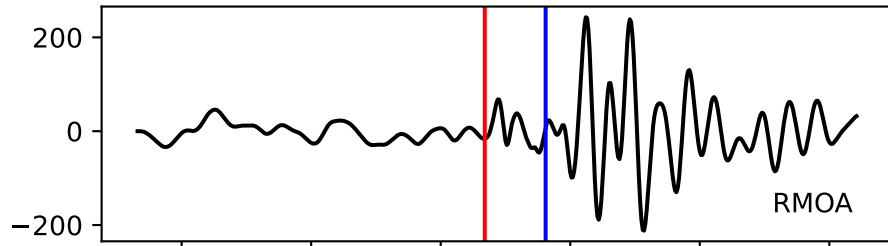

Typ: earthquake - obspyck_20180921141651
Herdzeit (UTC): 2018-08-14 23:28:29
Magnitude (MI): -0.7
Latitude: 47.760 [°] ± 0.94 [km]
Longitude: 12.871 [°] ± 1.42 [km]
Tiefe: 1.5 [km] ± 3.0[km]

28:29.000000
28:29.500000
28:30.000000
28:30.500000
28:31.000000
28:31.500000