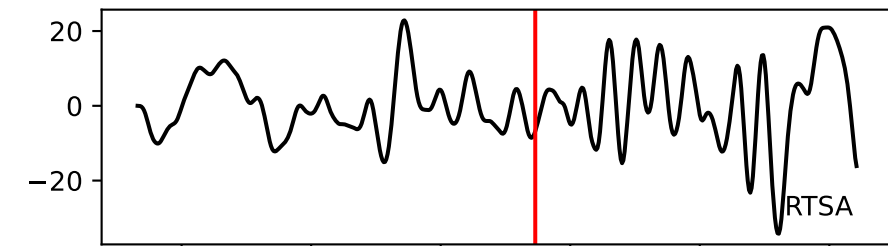

Typ: earthquake - obspyck_20180921141651
Herdzeit (UTC): 2018-08-14 23:28:29
Magnitude (MI): -0.7
Latitude: 47.760 [°] ± 0.94 [km]
Longitude: 12.871 [°] ± 1.42 [km]
Tiefe: 1.5 [km] ± 3.0[km]

28:29.000000
28:29.500000
28:30.000000
28:30.500000
28:31.000000
28:31.500000