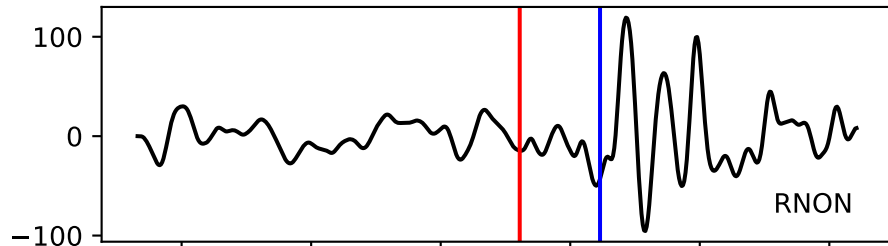

Typ: earthquake - obspyck_20180921141651
Herdzeit (UTC): 2018-08-14 23:28:29
Magnitude (MI): -0.7
Latitude: 47.760 [°] ± 0.94 [km]
Longitude: 12.871 [°] ± 1.42 [km]
Tiefe: 1.5 [km] ± 3.0[km]

28:29.000000
28:29.500000
28:30.000000
28:30.500000
28:31.000000
28:31.500000