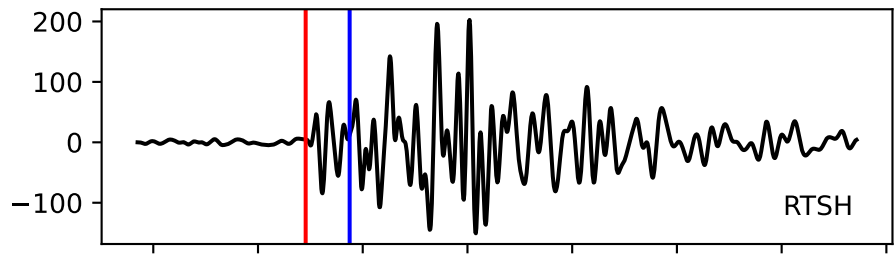

Typ: earthquake - obspyck\_20190104132117  
Herdzeit (UTC): 2018-11-27 16:15:18  
Magnitude (MI): -0.2  
Latitude: 47.767 [°] ± 1.06 [km]  
Longitude: 12.833 [°] ± 2.21 [km]  
Tiefe: 1.9 [km] ± 3.4[km]