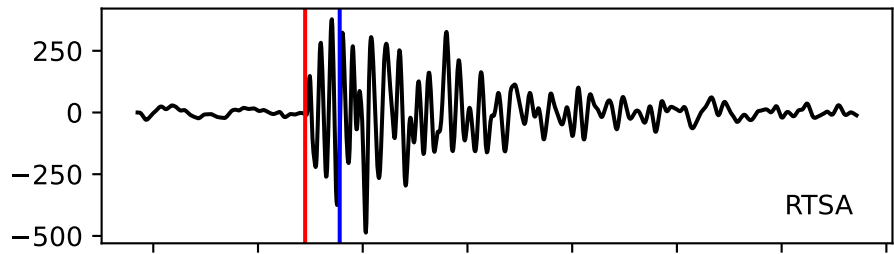

Typ: earthquake - obspyck\_20190104132117  
Herdzeit (UTC): 2018-11-27 16:15:18  
Magnitude (MI): -0.2  
Latitude: 47.767 [°] ± 1.06 [km]  
Longitude: 12.833 [°] ± 2.21 [km]  
Tiefe: 1.9 [km] ± 3.4[km]