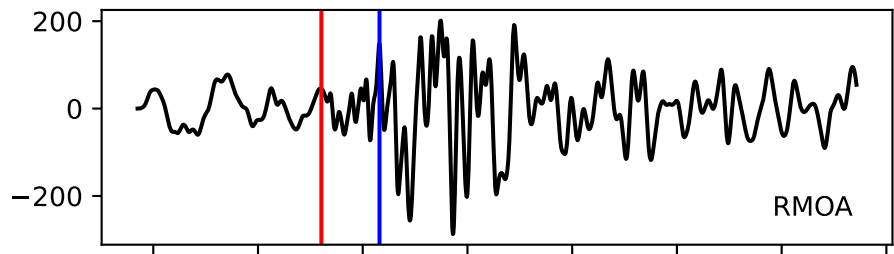

Typ: earthquake - obspyck\_20190104132117  
Herdzeit (UTC): 2018-11-27 16:15:18  
Magnitude (MI): -0.2  
Latitude: 47.767 [°] ± 1.06 [km]  
Longitude: 12.833 [°] ± 2.21 [km]  
Tiefe: 1.9 [km] ± 3.4[km]