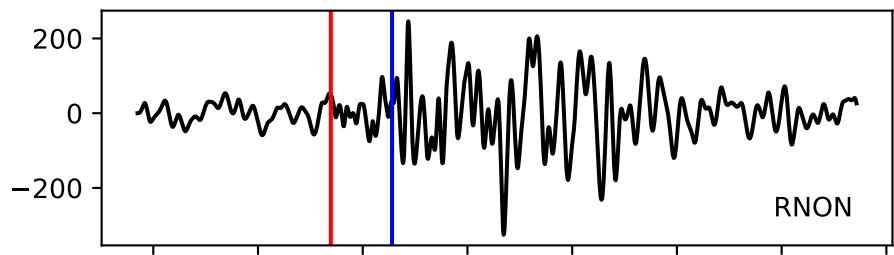

Typ: earthquake - obspyck\_20190104132117  
Herdzeit (UTC): 2018-11-27 16:15:18  
Magnitude (MI): -0.2  
Latitude: 47.767 [°] ± 1.06 [km]  
Longitude: 12.833 [°] ± 2.21 [km]  
Tiefe: 1.9 [km] ± 3.4[km]