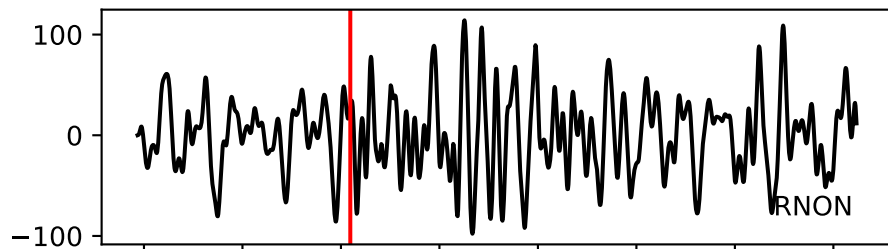

Typ: earthquake - obspyck_20190104142357
Herdzeit (UTC): 2018-08-07 12:19:30
Magnitude (MI): -0.1
Latitude: 47.730 [°] ± 4.08 [km]
Longitude: 12.791 [°] ± 0.69 [km]
Tiefe: 1.5 [km] ± 2.9[km]

12:19:30 12:19:31 12:19:32 12:19:33 12:19:34 12:19:35 12:19:36 12:19:37