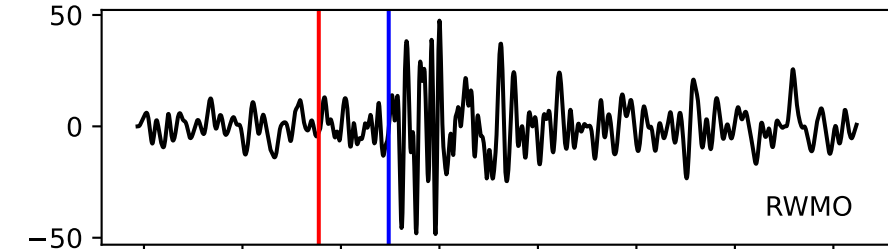

Typ: earthquake - obspyck_20190104142357
Herdzeit (UTC): 2018-08-07 12:19:30
Magnitude (MI): -0.1
Latitude: 47.730 [°] ± 4.08 [km]
Longitude: 12.791 [°] ± 0.69 [km]
Tiefe: 1.5 [km] ± 2.9[km]

12:19:30 12:19:31 12:19:32 12:19:33 12:19:34 12:19:35 12:19:36 12:19:37