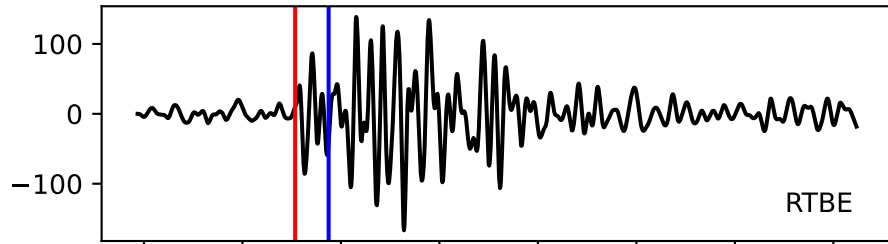

Typ: earthquake - obspyck_20190104142357
Herdzeit (UTC): 2018-08-07 12:19:30
Magnitude (MI): -0.1
Latitude: 47.730 [°] ± 4.08 [km]
Longitude: 12.791 [°] ± 0.69 [km]
Tiefe: 1.5 [km] ± 2.9[km]

12:19:30 12:19:31 12:19:32 12:19:33 12:19:34 12:19:35 12:19:36 12:19:37