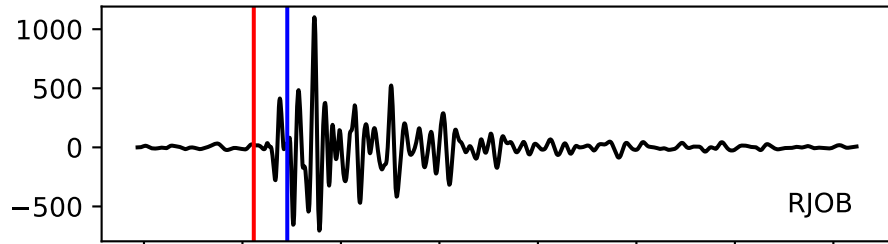

Typ: earthquake - obspyck_20190104142357
Herdzeit (UTC): 2018-08-07 12:19:30
Magnitude (MI): -0.1
Latitude: 47.730 [°] ± 4.08 [km]
Longitude: 12.791 [°] ± 0.69 [km]
Tiefe: 1.5 [km] ± 2.9[km]

12:19:30 12:19:31 12:19:32 12:19:33 12:19:34 12:19:35 12:19:36 12:19:37