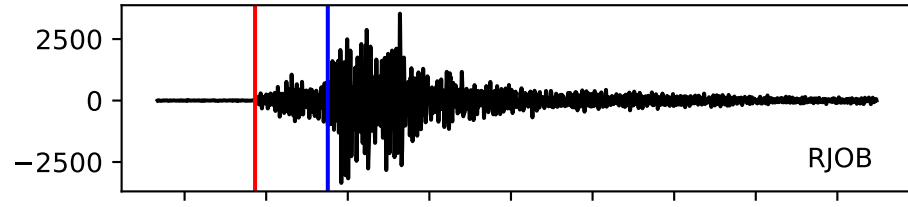

Typ: earthquake - obspyck_20190215152808
Herdzeit (UTC): 2019-02-01 05:39:37
Magnitude (MI): 2.6
Latitude: 47.398 [°] ± 0.79 [km]
Longitude: 12.107 [°] ± 0.79 [km]
Tiefe: 16.3 [km] ± 1.1[km]

05:39:40 05:39:50 05:40:00 05:40:10 05:40:20 05:40:30 05:40:40 05:40:50 05:41:00