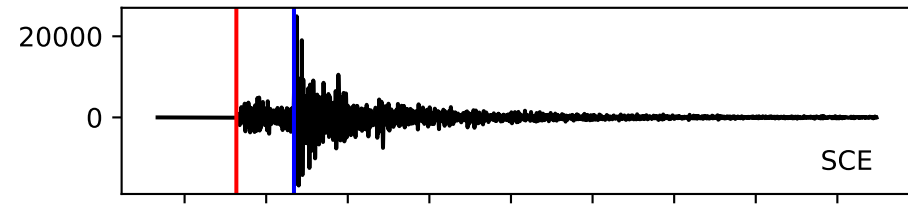

Typ: earthquake - obspyck_20190215152808
Herdzeit (UTC): 2019-02-01 05:39:37
Magnitude (MI): 2.6
Latitude: 47.398 [°] ± 0.79 [km]
Longitude: 12.107 [°] ± 0.79 [km]
Tiefe: 16.3 [km] ± 1.1[km]

05:39:40 05:39:50 05:40:00 05:40:10 05:40:20 05:40:30 05:40:40 05:40:50 05:41:00