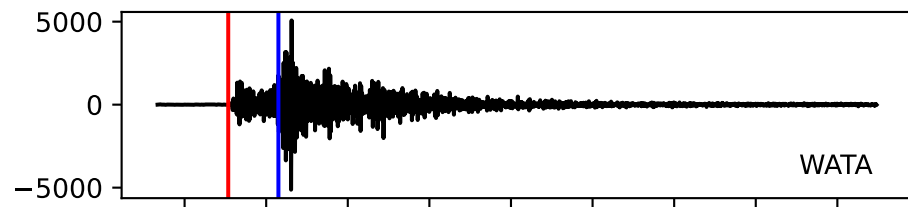

Typ: earthquake - obspyck_20190215152808
Herdzeit (UTC): 2019-02-01 05:39:37
Magnitude (MI): 2.6
Latitude: 47.398 [°] ± 0.79 [km]
Longitude: 12.107 [°] ± 0.79 [km]
Tiefe: 16.3 [km] ± 1.1[km]

05:39:40 05:39:50 05:40:00 05:40:10 05:40:20 05:40:30 05:40:40 05:40:50 05:41:00