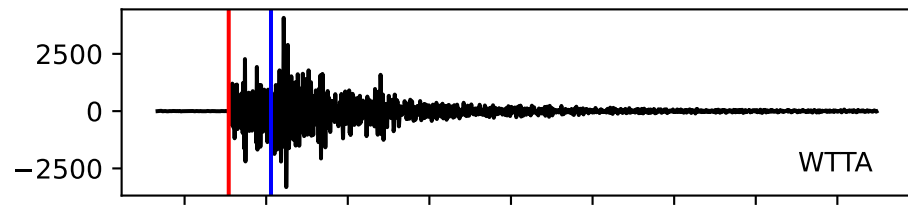

Typ: earthquake - obspyck_20190215152808
Herdzeit (UTC): 2019-02-01 05:39:37
Magnitude (MI): 2.6
Latitude: 47.398 [°] ± 0.79 [km]
Longitude: 12.107 [°] ± 0.79 [km]
Tiefe: 16.3 [km] ± 1.1[km]

05:39:40 05:39:50 05:40:00 05:40:10 05:40:20 05:40:30 05:40:40 05:40:50 05:41:00