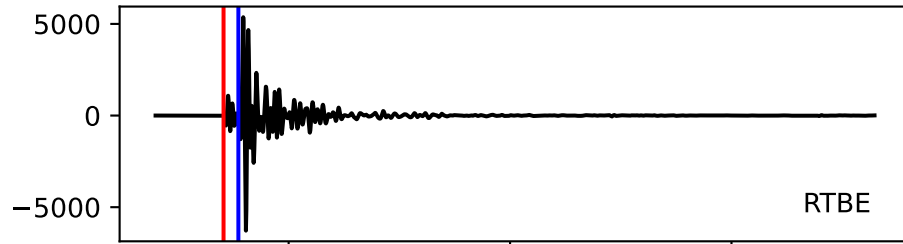

Typ: earthquake - obspyck\_20190409072513  
Herdzeit (UTC): 2019-04-08 23:50:12  
Magnitude (MI): 0.3  
Latitude: 47.754 [°] ± 1.65 [km]  
Longitude: 12.840 [°] ± 0.61 [km]  
Tiefe: -1.4 [km] ± 3.9[km]