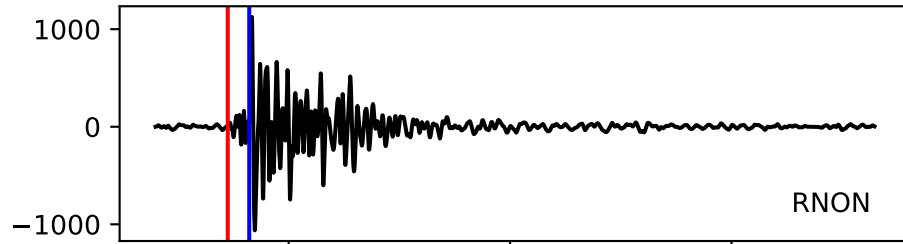

Typ: earthquake - obspyck\_20190409072513  
Herdzeit (UTC): 2019-04-08 23:50:12  
Magnitude (MI): 0.3  
Latitude: 47.754 [°] ± 1.65 [km]  
Longitude: 12.840 [°] ± 0.61 [km]  
Tiefe: -1.4 [km] ± 3.9[km]