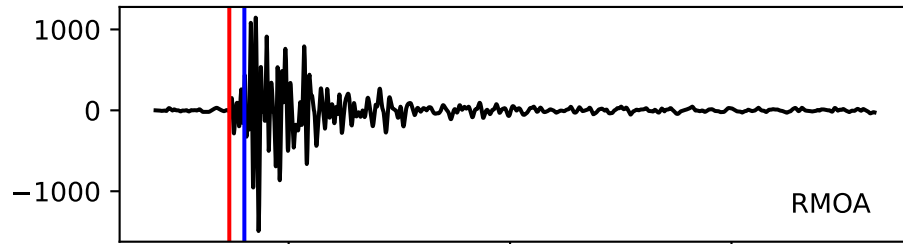

Typ: earthquake - obspyck\_20190409072513  
Herdzeit (UTC): 2019-04-08 23:50:12  
Magnitude (MI): 0.3  
Latitude: 47.754 [°] ± 1.65 [km]  
Longitude: 12.840 [°] ± 0.61 [km]  
Tiefe: -1.4 [km] ± 3.9[km]