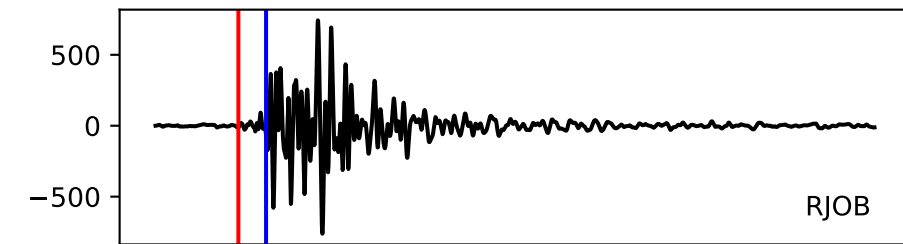

Typ: earthquake - obspyck\_20190409072513  
Herdzeit (UTC): 2019-04-08 23:50:12  
Magnitude (MI): 0.3  
Latitude: 47.754 [°] ± 1.65 [km]  
Longitude: 12.840 [°] ± 0.61 [km]  
Tiefe: -1.4 [km] ± 3.9[km]