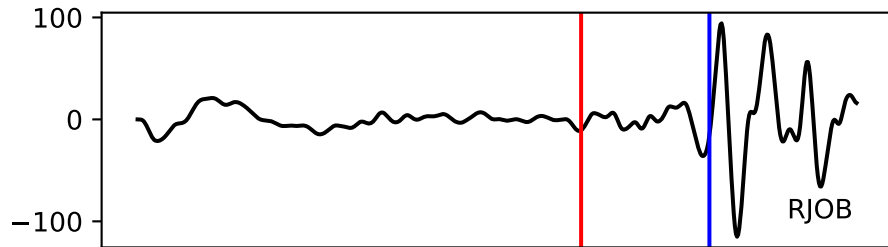

Typ: earthquake - obspyck_20190409072731
Herdzeit (UTC): 2019-04-08 23:54:06
Magnitude (MI): -0.7
Latitude: 47.751 [°] ± 1.89 [km]
Longitude: 12.841 [°] ± 0.51 [km]
Tiefe: -1.2 [km] ± 3.0[km]

54:06.000000
54:07.000000
54:08.000000