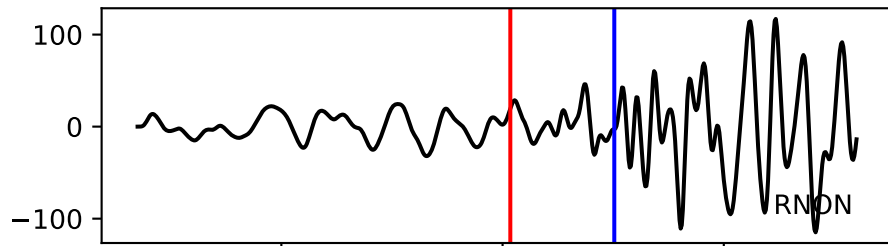

Typ: earthquake - obspyck_20190409072731
Herdzeit (UTC): 2019-04-08 23:54:06
Magnitude (MI): -0.7
Latitude: 47.751 [°] ± 1.89 [km]
Longitude: 12.841 [°] ± 0.51 [km]
Tiefe: -1.2 [km] ± 3.0[km]

54:06.000000
54:07.000000
54:08.000000