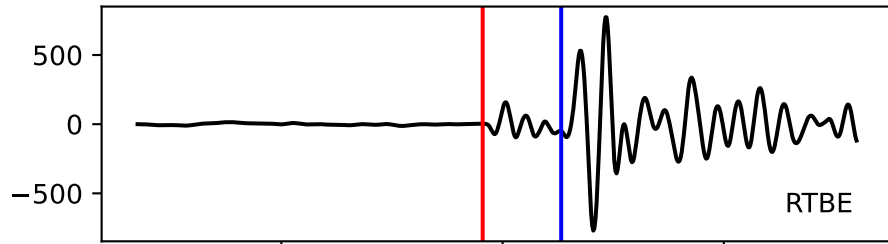

Typ: earthquake - obspyck_20190409072731
Herdzeit (UTC): 2019-04-08 23:54:06
Magnitude (MI): -0.7
Latitude: 47.751 [°] ± 1.89 [km]
Longitude: 12.841 [°] ± 0.51 [km]
Tiefe: -1.2 [km] ± 3.0[km]

54:06.000000
54:07.000000
54:08.000000