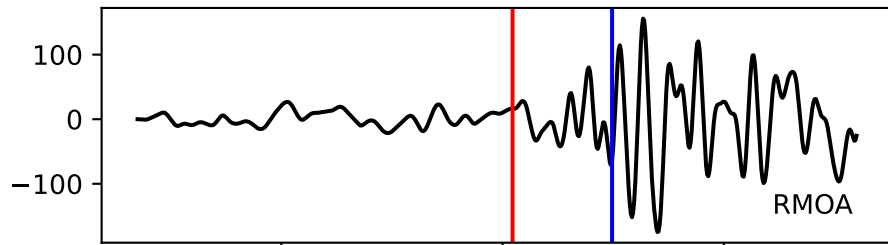

Typ: earthquake - obspyck_20190409072731
Herdzeit (UTC): 2019-04-08 23:54:06
Magnitude (MI): -0.7
Latitude: 47.751 [°] ± 1.89 [km]
Longitude: 12.841 [°] ± 0.51 [km]
Tiefe: -1.2 [km] ± 3.0[km]

54:06.000000
54:07.000000
54:08.000000