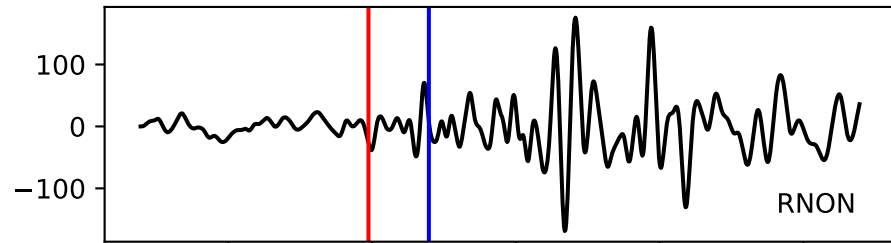

Typ: earthquake - obspyck\_20190409073110  
Herdzeit (UTC): 2019-04-09 02:22:12  
Magnitude (MI): -0.3  
Latitude: 47.747 [°] ± 0.90 [km]  
Longitude: 12.824 [°] ± 0.54 [km]  
Tiefe: -0.0 [km] ± 1.1[km]