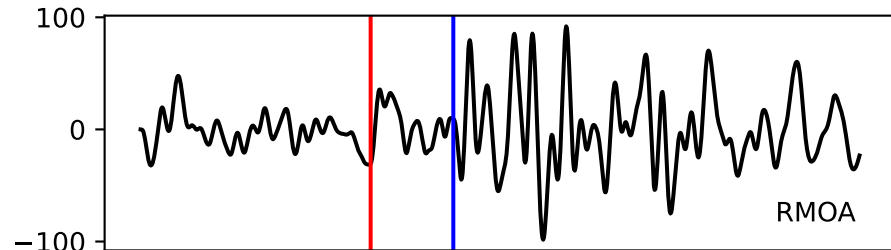

Typ: earthquake - obspyck\_20190409073110  
Herdzeit (UTC): 2019-04-09 02:22:12  
Magnitude (MI): -0.3  
Latitude: 47.747 [°] ± 0.90 [km]  
Longitude: 12.824 [°] ± 0.54 [km]  
Tiefe: -0.0 [km] ± 1.1[km]