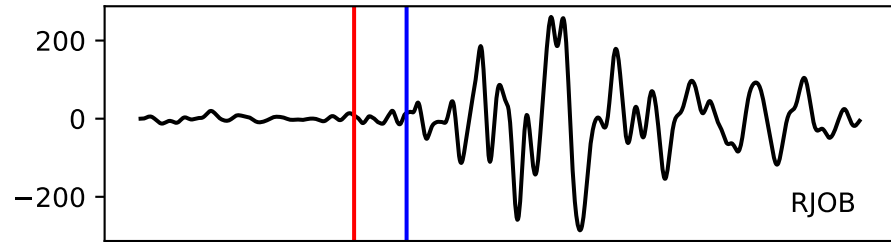

Typ: earthquake - obspyck\_20190409073110  
Herdzeit (UTC): 2019-04-09 02:22:12  
Magnitude (MI): -0.3  
Latitude: 47.747 [°] ± 0.90 [km]  
Longitude: 12.824 [°] ± 0.54 [km]  
Tiefe: -0.0 [km] ± 1.1[km]