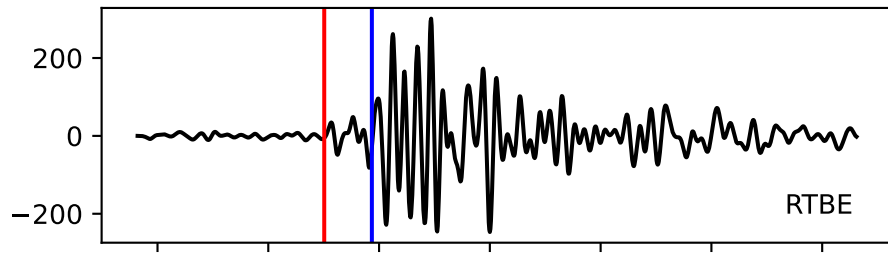

Typ: earthquake - obspyck_20190410105549
Herdzeit (UTC): 2019-04-10 03:47:57
Magnitude (MI): -0.2
Latitude: 47.751 [°] ± 0.71 [km]
Longitude: 12.868 [°] ± 0.62 [km]
Tiefe: 2.1 [km] ± 2.1[km]

03:47:57 03:47:58 03:47:59 03:48:00 03:48:01 03:48:02 03:48:03