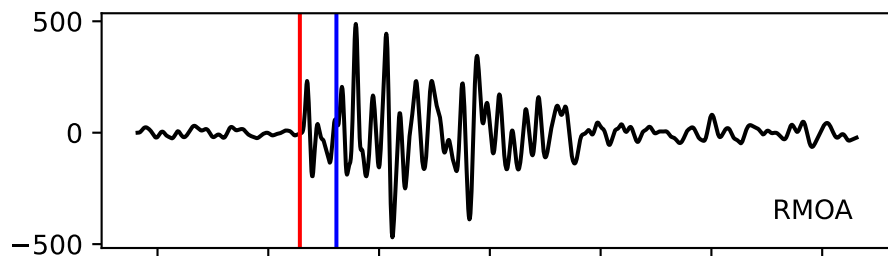

Typ: earthquake - obspyck_20190410105549
Herdzeit (UTC): 2019-04-10 03:47:57
Magnitude (MI): -0.2
Latitude: 47.751 [°] ± 0.71 [km]
Longitude: 12.868 [°] ± 0.62 [km]
Tiefe: 2.1 [km] ± 2.1[km]

03:47:57 03:47:58 03:47:59 03:48:00 03:48:01 03:48:02 03:48:03