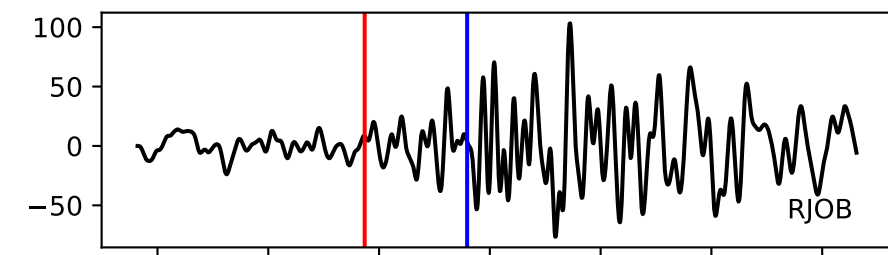

Typ: earthquake - obspyck_20190410105549
Herdzeit (UTC): 2019-04-10 03:47:57
Magnitude (MI): -0.2
Latitude: 47.751 [°] ± 0.71 [km]
Longitude: 12.868 [°] ± 0.62 [km]
Tiefe: 2.1 [km] ± 2.1[km]

03:47:57 03:47:58 03:47:59 03:48:00 03:48:01 03:48:02 03:48:03