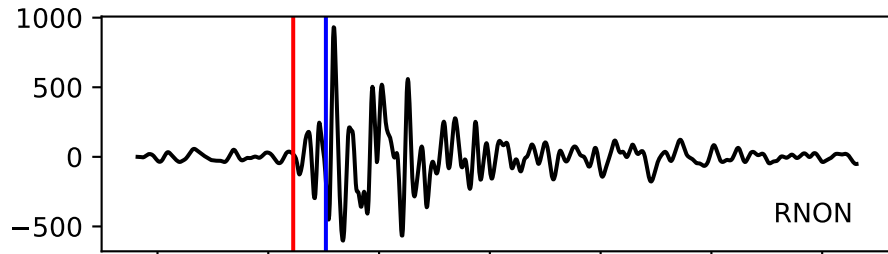

Typ: earthquake - obspyck_20190410105549
Herdzeit (UTC): 2019-04-10 03:47:57
Magnitude (MI): -0.2
Latitude: 47.751 [°] ± 0.71 [km]
Longitude: 12.868 [°] ± 0.62 [km]
Tiefe: 2.1 [km] ± 2.1[km]

03:47:57 03:47:58 03:47:59 03:48:00 03:48:01 03:48:02 03:48:03