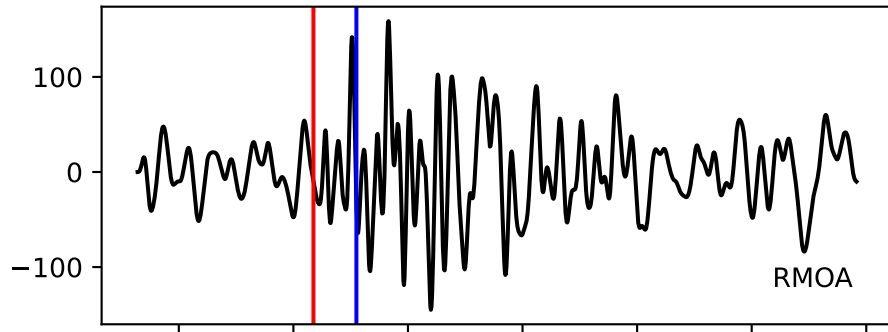

Typ: earthquake - obspyck_20190412073221
Herdzeit (UTC): 2019-04-11 09:34:37
Magnitude (MI): -0.2
Latitude: 47.743 [°] ± 0.82 [km]
Longitude: 12.885 [°] ± 1.40 [km]
Tiefe: 1.4 [km] ± 2.2[km]

09:34:37 09:34:38 09:34:39 09:34:40 09:34:41 09:34:42 09:34:43