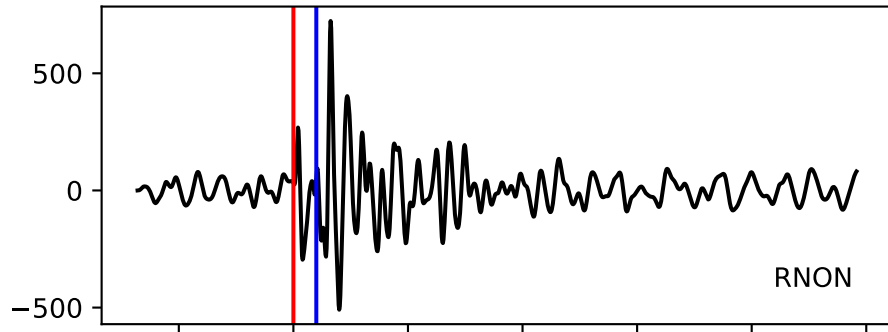

Typ: earthquake - obspyck_20190412073221
Herdzeit (UTC): 2019-04-11 09:34:37
Magnitude (MI): -0.2
Latitude: 47.743 [°] ± 0.82 [km]
Longitude: 12.885 [°] ± 1.40 [km]
Tiefe: 1.4 [km] ± 2.2[km]

09:34:37 09:34:38 09:34:39 09:34:40 09:34:41 09:34:42 09:34:43