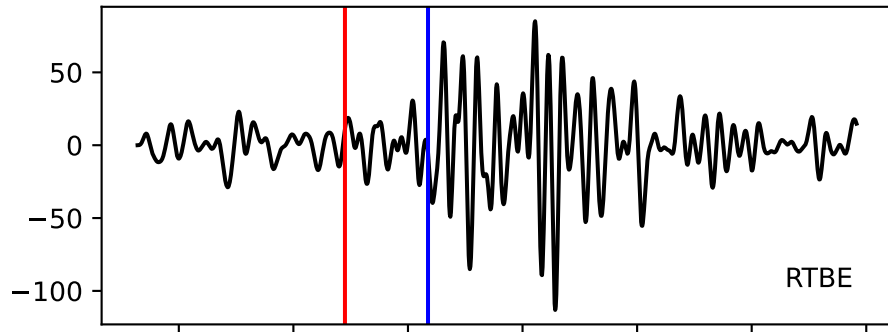

Typ: earthquake - obspyck_20190412073221
Herdzeit (UTC): 2019-04-11 09:34:37
Magnitude (MI): -0.2
Latitude: 47.743 [°] ± 0.82 [km]
Longitude: 12.885 [°] ± 1.40 [km]
Tiefe: 1.4 [km] ± 2.2[km]

09:34:37 09:34:38 09:34:39 09:34:40 09:34:41 09:34:42 09:34:43