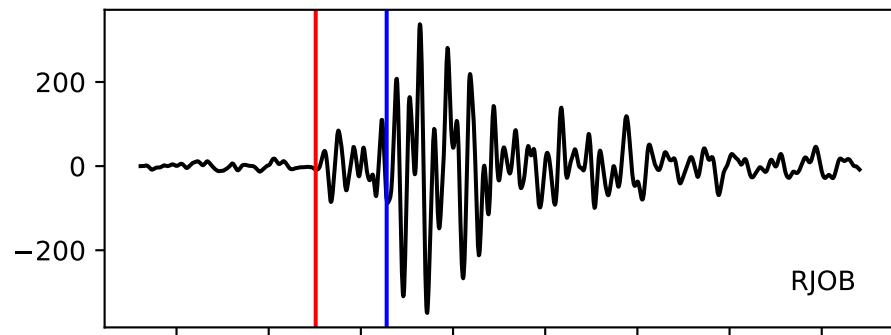

Typ: earthquake - obspyck_20190513110837
Herdzeit (UTC): 2019-05-12 19:20:25
Magnitude (MI): -0.1
Latitude: 47.744 [°] ± 0.89 [km]
Longitude: 12.860 [°] ± 0.79 [km]
Tiefe: 2.8 [km] ± 1.3[km]

19:20:25
19:20:26
19:20:27
19:20:28
19:20:29
19:20:30
19:20:31
19:20:32