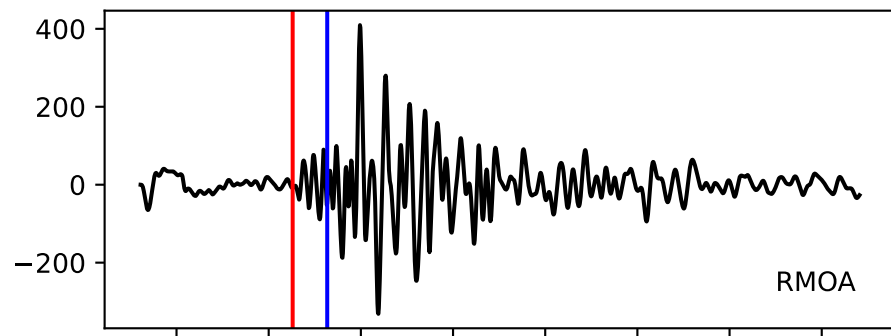

Typ: earthquake - obspyck_20190513110837
Herdzeit (UTC): 2019-05-12 19:20:25
Magnitude (MI): -0.1
Latitude: 47.744 [°] ± 0.89 [km]
Longitude: 12.860 [°] ± 0.79 [km]
Tiefe: 2.8 [km] ± 1.3[km]

19:20:25
19:20:26
19:20:27
19:20:28
19:20:29
19:20:30
19:20:31
19:20:32