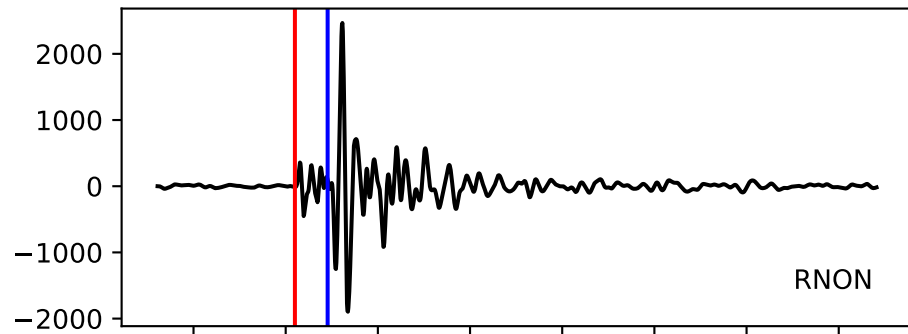

Typ: earthquake - obspyck_20190513110837
Herdzeit (UTC): 2019-05-12 19:20:25
Magnitude (MI): -0.1
Latitude: 47.744 [°] ± 0.89 [km]
Longitude: 12.860 [°] ± 0.79 [km]
Tiefe: 2.8 [km] ± 1.3[km]

19:20:25
19:20:26
19:20:27
19:20:28
19:20:29
19:20:30
19:20:31
19:20:32