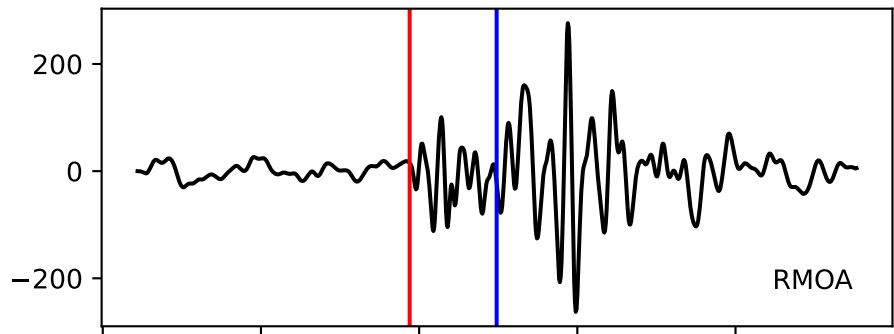

Typ: earthquake - obspyck\_20190517121938  
Herdzeit (UTC): 2019-05-15 23:45:18  
Magnitude (MI): -0.5  
Latitude: 47.734 [°] ± 1.68 [km]  
Longitude: 12.877 [°] ± 1.29 [km]  
Tiefe: 2.4 [km] ± 1.2[km]