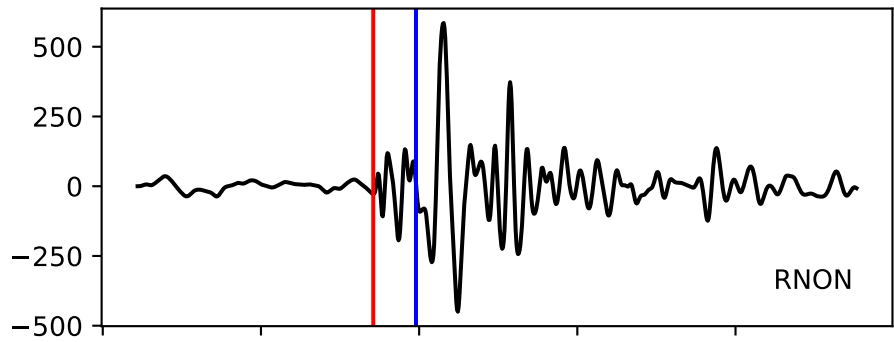

Typ: earthquake - obspyck\_20190517121938  
Herdzeit (UTC): 2019-05-15 23:45:18  
Magnitude (MI): -0.5  
Latitude: 47.734 [°] ± 1.68 [km]  
Longitude: 12.877 [°] ± 1.29 [km]  
Tiefe: 2.4 [km] ± 1.2[km]