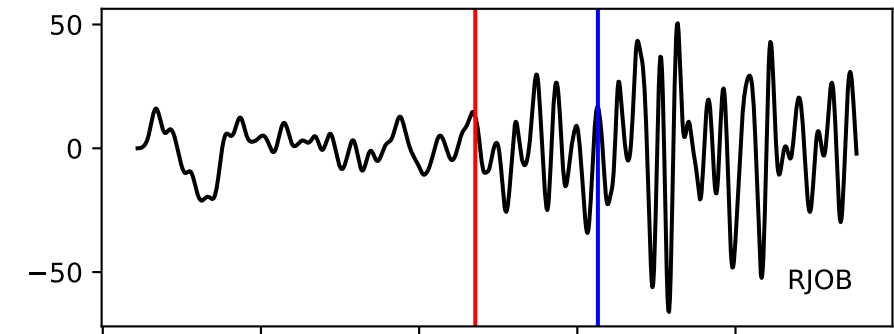

Typ: earthquake - obspyck\_20190517121938  
Herdzeit (UTC): 2019-05-15 23:45:18  
Magnitude (MI): -0.5  
Latitude: 47.734 [°] ± 1.68 [km]  
Longitude: 12.877 [°] ± 1.29 [km]  
Tiefe: 2.4 [km] ± 1.2[km]