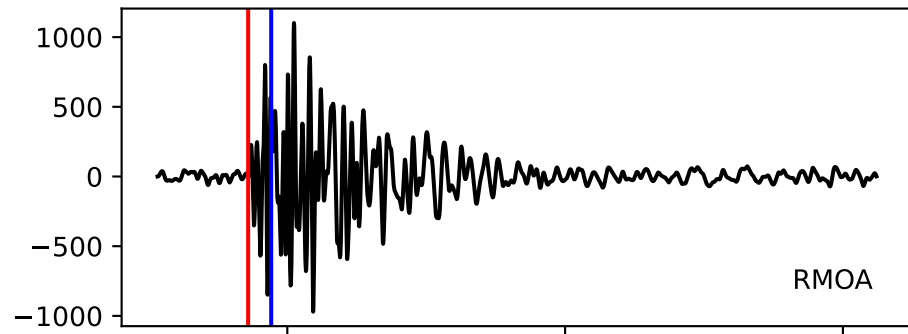

Typ: earthquake - obspyck\_20190517123507  
Herdzeit (UTC): 2019-05-17 08:04:43  
Magnitude (MI): 0.2  
Latitude: 47.760 [°] ± 0.93 [km]  
Longitude: 12.863 [°] ± 1.28 [km]  
Tiefe: 3.3 [km] ± 1.7[km]