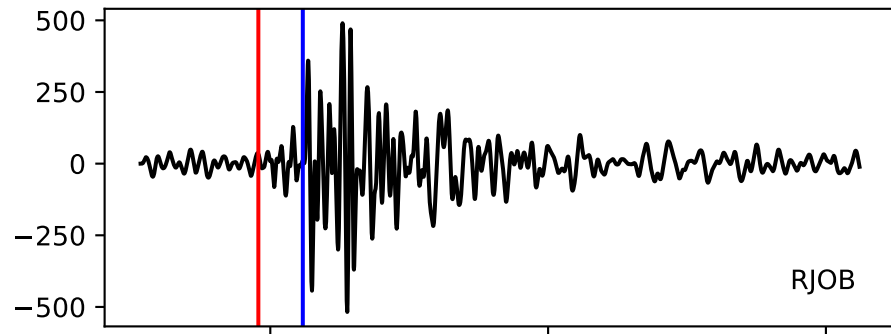

Typ: earthquake - obspyck\_20190517123507  
Herdzeit (UTC): 2019-05-17 08:04:43  
Magnitude (MI): 0.2  
Latitude: 47.760 [°] ± 0.93 [km]  
Longitude: 12.863 [°] ± 1.28 [km]  
Tiefe: 3.3 [km] ± 1.7[km]