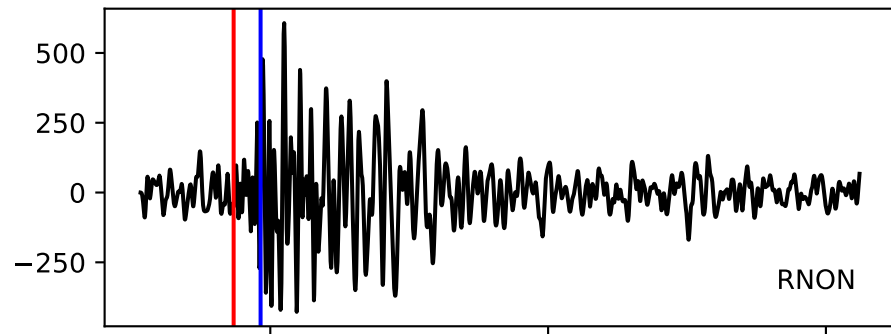

Typ: earthquake - obspyck\_20190517123507  
Herdzeit (UTC): 2019-05-17 08:04:43  
Magnitude (MI): 0.2  
Latitude: 47.760 [°] ± 0.93 [km]  
Longitude: 12.863 [°] ± 1.28 [km]  
Tiefe: 3.3 [km] ± 1.7[km]