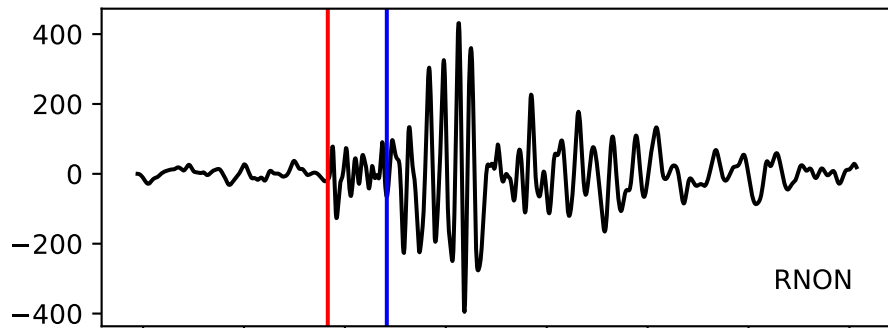

Typ: earthquake - obspyck\_20190517131921  
Herdzeit (UTC): 2019-05-14 01:12:10  
Magnitude (MI): -0.1  
Latitude: 47.753 [°] ± 2.36 [km]  
Longitude: 12.836 [°] ± 0.86 [km]  
Tiefe: 4.3 [km] ± 1.9[km]