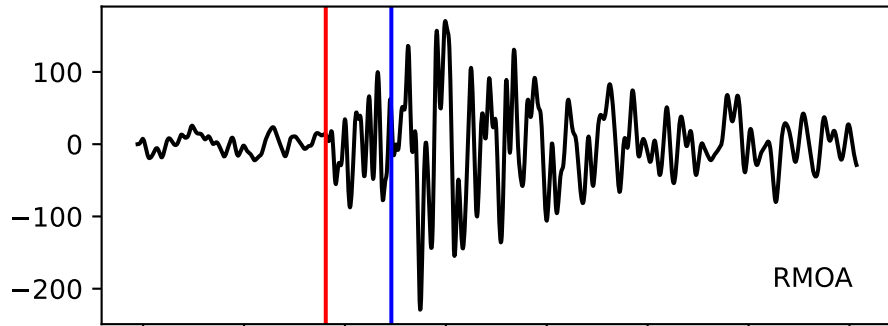

Typ: earthquake - obspyck\_20190517131921  
Herdzeit (UTC): 2019-05-14 01:12:10  
Magnitude (MI): -0.1  
Latitude: 47.753 [°] ± 2.36 [km]  
Longitude: 12.836 [°] ± 0.86 [km]  
Tiefe: 4.3 [km] ± 1.9[km]