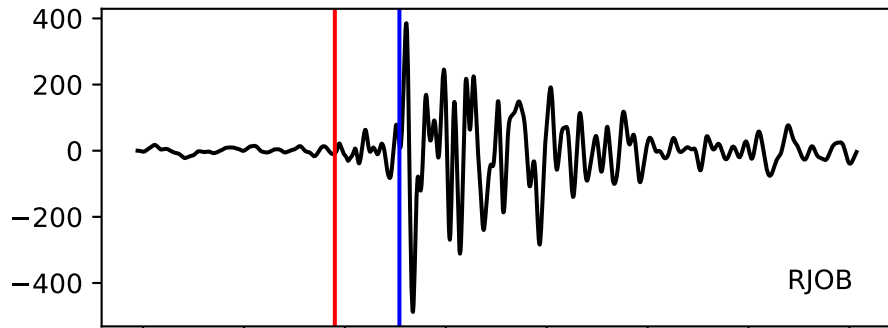

Typ: earthquake - obspyck\_20190517131921  
Herdzeit (UTC): 2019-05-14 01:12:10  
Magnitude (MI): -0.1  
Latitude: 47.753 [°] ± 2.36 [km]  
Longitude: 12.836 [°] ± 0.86 [km]  
Tiefe: 4.3 [km] ± 1.9[km]