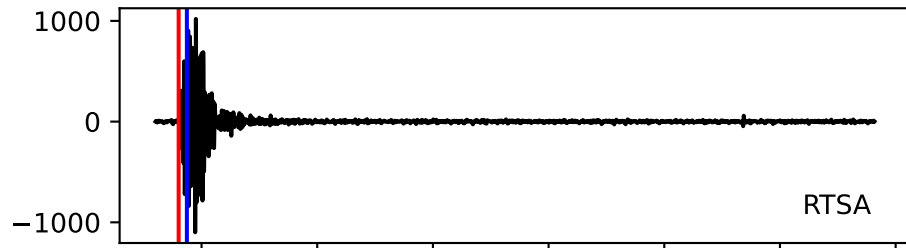

Typ: earthquake - obspyck_20190527190016
Herdzeit (UTC): 2019-05-27 13:39:37
Magnitude (MI): 2.2
Latitude: 47.755 [°] ± 1.58 [km]
Longitude: 12.871 [°] ± 0.70 [km]
Tiefe: 4.0 [km] ± 1.2[km]

13:39:40 13:39:50 13:40:00 13:40:10 13:40:20 13:40:30 13:40:40