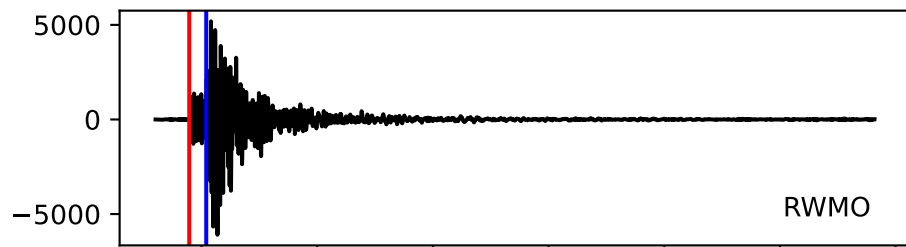

Typ: earthquake - obspyck_20190527190016
Herdzeit (UTC): 2019-05-27 13:39:37
Magnitude (MI): 2.2
Latitude: 47.755 [°] ± 1.58 [km]
Longitude: 12.871 [°] ± 0.70 [km]
Tiefe: 4.0 [km] ± 1.2[km]

13:39:40 13:39:50 13:40:00 13:40:10 13:40:20 13:40:30 13:40:40