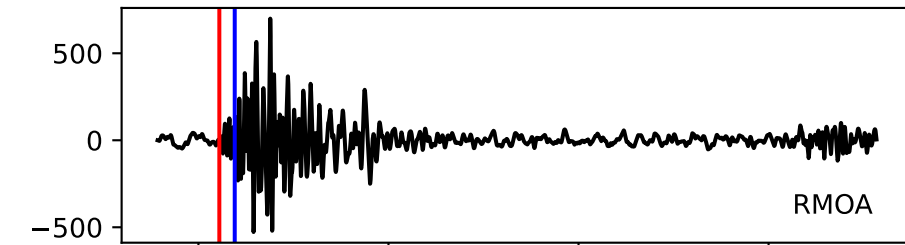

Typ: earthquake - obspyck_20191024072352
Herdzeit (UTC): 2019-10-23 17:03:34
Magnitude (MI): 0.4
Latitude: 47.744 [°] ± 0.74 [km]
Longitude: 12.854 [°] ± 0.46 [km]
Tiefe: 2.6 [km] ± 1.0[km]

17:03:35 17:03:40 17:03:45 17:03:50