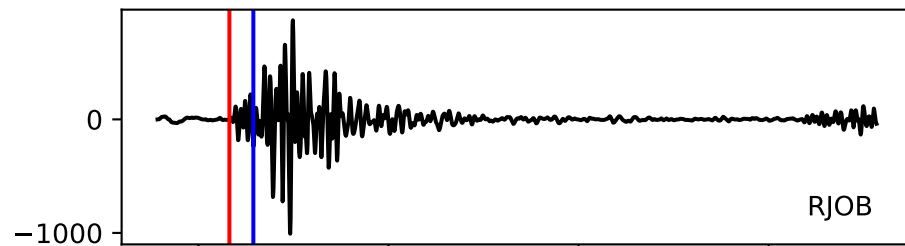

Typ: earthquake - obspyck_20191024072352
Herdzeit (UTC): 2019-10-23 17:03:34
Magnitude (MI): 0.4
Latitude: 47.744 [°] ± 0.74 [km]
Longitude: 12.854 [°] ± 0.46 [km]
Tiefe: 2.6 [km] ± 1.0[km]

17:03:35 17:03:40 17:03:45 17:03:50