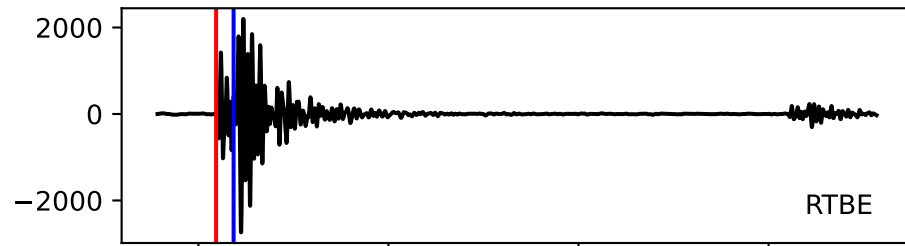

Typ: earthquake - obspyck_20191024072352
Herdzeit (UTC): 2019-10-23 17:03:34
Magnitude (MI): 0.4
Latitude: 47.744 [°] ± 0.74 [km]
Longitude: 12.854 [°] ± 0.46 [km]
Tiefe: 2.6 [km] ± 1.0[km]

17:03:35 17:03:40 17:03:45 17:03:50