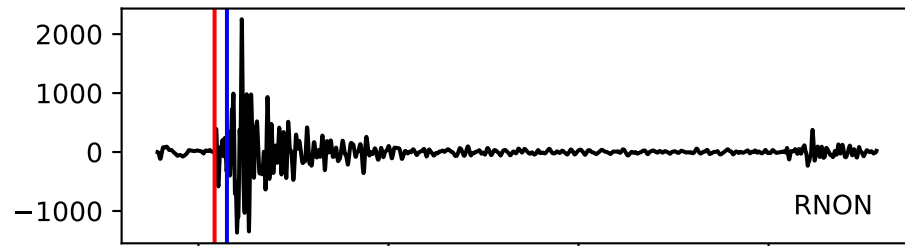

Typ: earthquake - obspyck_20191024072352
Herdzeit (UTC): 2019-10-23 17:03:34
Magnitude (MI): 0.4
Latitude: 47.744 [°] ± 0.74 [km]
Longitude: 12.854 [°] ± 0.46 [km]
Tiefe: 2.6 [km] ± 1.0[km]

17:03:35 17:03:40 17:03:45 17:03:50