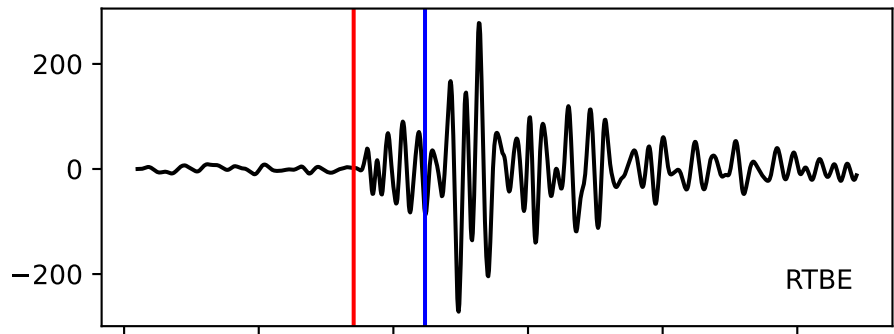

Typ: earthquake - obspyck_20191220140416
Herdzeit (UTC): 2019-12-16 22:52:01
Magnitude (MI): -0.3
Latitude: 47.735 [°] ± 1.77 [km]
Longitude: 12.842 [°] ± 0.85 [km]
Tiefe: 3.3 [km] ± 1.5[km]

22:52:00 22:52:01 22:52:02 22:52:03 22:52:04 22:52:05