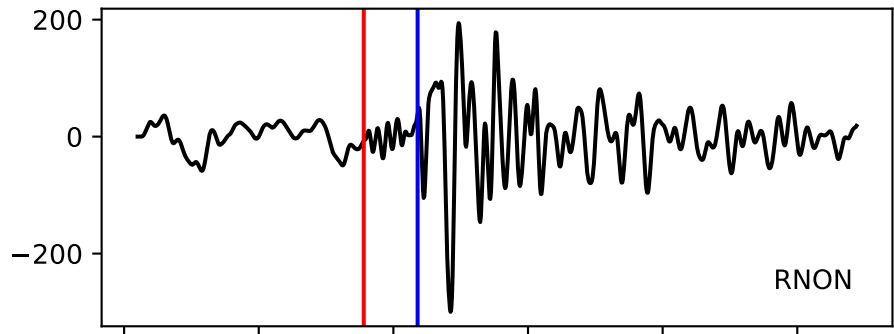

Typ: earthquake - obspyck_20191220140416
Herdzeit (UTC): 2019-12-16 22:52:01
Magnitude (MI): -0.3
Latitude: 47.735 [°] ± 1.77 [km]
Longitude: 12.842 [°] ± 0.85 [km]
Tiefe: 3.3 [km] ± 1.5[km]

22:52:00 22:52:01 22:52:02 22:52:03 22:52:04 22:52:05