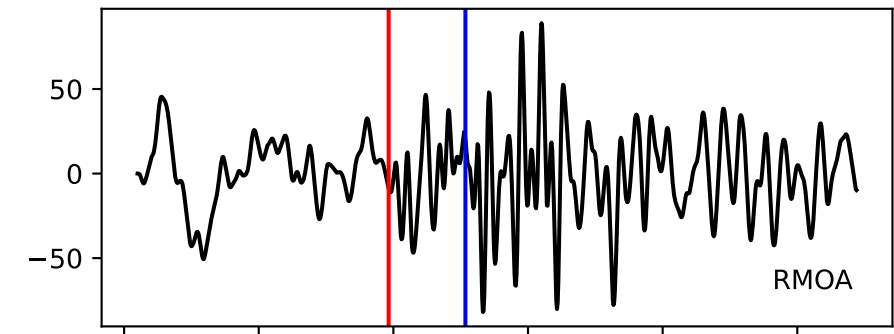

Typ: earthquake - obspyck_20191220140416
Herdzeit (UTC): 2019-12-16 22:52:01
Magnitude (MI): -0.3
Latitude: 47.735 [°] ± 1.77 [km]
Longitude: 12.842 [°] ± 0.85 [km]
Tiefe: 3.3 [km] ± 1.5[km]

22:52:00 22:52:01 22:52:02 22:52:03 22:52:04 22:52:05