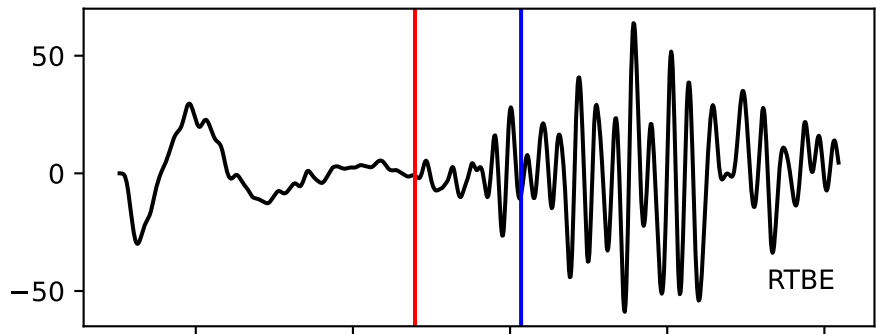

Typ: earthquake - obspyck_20200214095923
Herdzeit (UTC): 2020-02-09 19:55:07
Magnitude (MI): -0.5
Latitude: 47.741 [°] ± 4.69 [km]
Longitude: 12.891 [°] ± 2.10 [km]
Tiefe: 1.5 [km] ± 2.9[km]

19:55:07 19:55:08 19:55:09 19:55:10 19:55:11