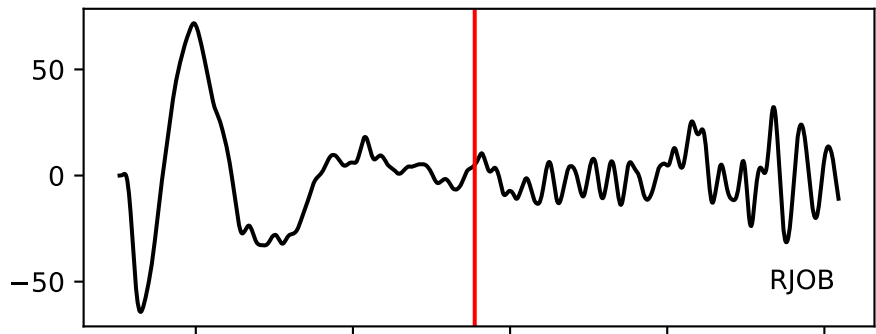

Typ: earthquake - obspyck_20200214095923
Herdzeit (UTC): 2020-02-09 19:55:07
Magnitude (MI): -0.5
Latitude: 47.741 [°] ± 4.69 [km]
Longitude: 12.891 [°] ± 2.10 [km]
Tiefe: 1.5 [km] ± 2.9[km]

19:55:07 19:55:08 19:55:09 19:55:10 19:55:11