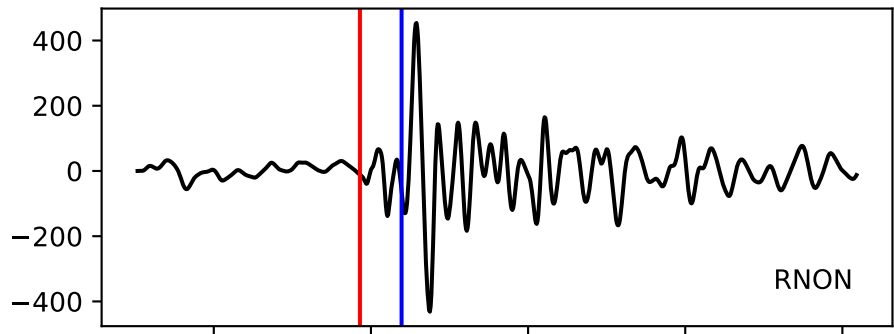

Typ: earthquake - obspyck_20200214095923
Herdzeit (UTC): 2020-02-09 19:55:07
Magnitude (MI): -0.5
Latitude: 47.741 [°] ± 4.69 [km]
Longitude: 12.891 [°] ± 2.10 [km]
Tiefe: 1.5 [km] ± 2.9[km]

19:55:07 19:55:08 19:55:09 19:55:10 19:55:11