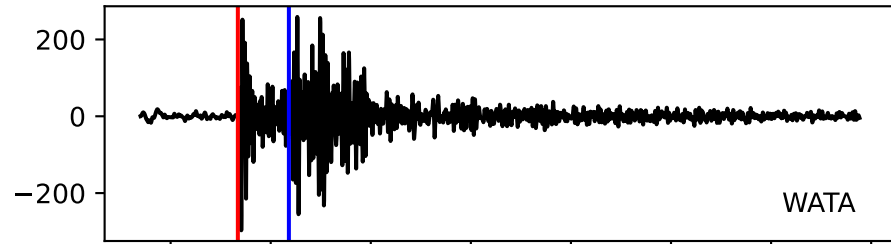

Typ: earthquake - obspyck\_20200302100925  
Herdzeit (UTC): 2020-03-02 02:34:29  
Magnitude (MI): 0.7  
Latitude: 47.297 [°] ± 0.99 [km]  
Longitude: 11.780 [°] ± 2.57 [km]  
Tiefe: 13.1 [km] ± 3.4[km]