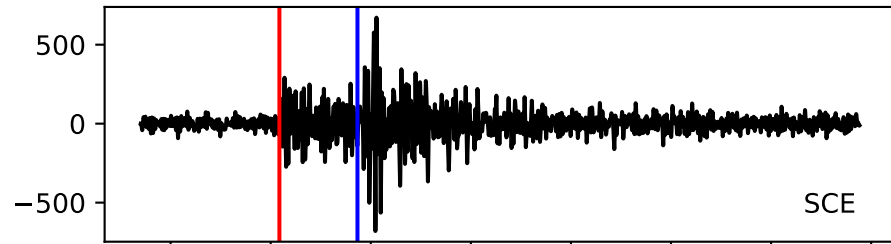

Typ: earthquake - obspyck\_20200302100925  
Herdzeit (UTC): 2020-03-02 02:34:29  
Magnitude (MI): 0.7  
Latitude: 47.297 [°] ± 0.99 [km]  
Longitude: 11.780 [°] ± 2.57 [km]  
Tiefe: 13.1 [km] ± 3.4[km]