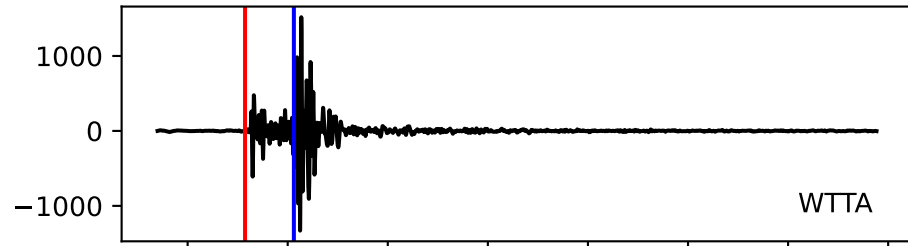

Typ: earthquake - obspyck\_20200302100925  
Herdzeit (UTC): 2020-03-02 02:34:29  
Magnitude (MI): 0.7  
Latitude: 47.297 [°] ± 0.99 [km]  
Longitude: 11.780 [°] ± 2.57 [km]  
Tiefe: 13.1 [km] ± 3.4[km]

02:34:30 02:34:35 02:34:40 02:34:45 02:34:50 02:34:55 02:35:00 02:35:05