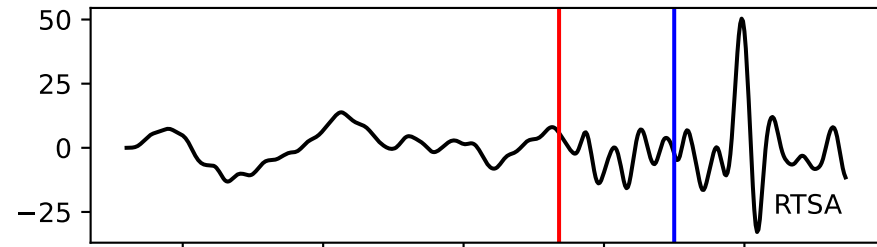

Typ: earthquake - obspyck\_20200323151310  
Herdzeit (UTC): 2020-03-19 23:32:19  
Magnitude (MI): -0.9  
Latitude: 47.759 [°] ± 1.02 [km]  
Longitude: 12.836 [°] ± 1.26 [km]  
Tiefe: 2.0 [km] ± 4.2[km]