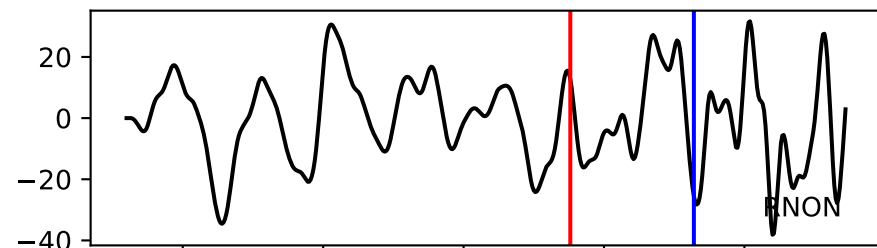

Typ: earthquake - obspyck\_20200323151310  
Herdzeit (UTC): 2020-03-19 23:32:19  
Magnitude (MI): -0.9  
Latitude: 47.759 [°] ± 1.02 [km]  
Longitude: 12.836 [°] ± 1.26 [km]  
Tiefe: 2.0 [km] ± 4.2[km]