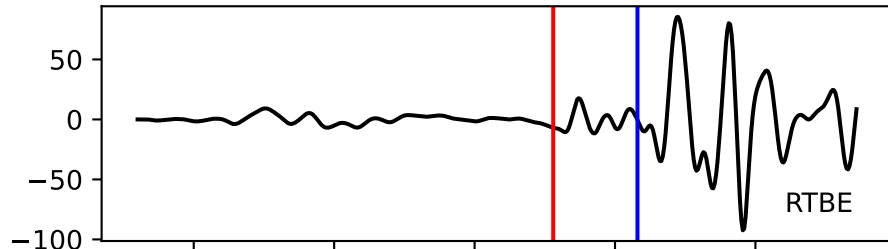

Typ: earthquake - obspyck\_20200323151310  
Herdzeit (UTC): 2020-03-19 23:32:19  
Magnitude (MI): -0.9  
Latitude: 47.759 [°] ± 1.02 [km]  
Longitude: 12.836 [°] ± 1.26 [km]  
Tiefe: 2.0 [km] ± 4.2[km]