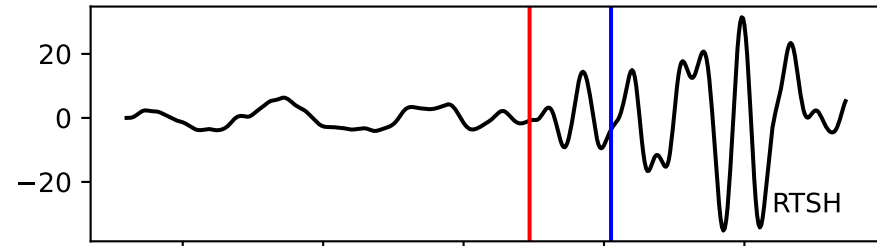

Typ: earthquake - obspyck\_20200323151310  
Herdzeit (UTC): 2020-03-19 23:32:19  
Magnitude (MI): -0.9  
Latitude: 47.759 [°] ± 1.02 [km]  
Longitude: 12.836 [°] ± 1.26 [km]  
Tiefe: 2.0 [km] ± 4.2[km]