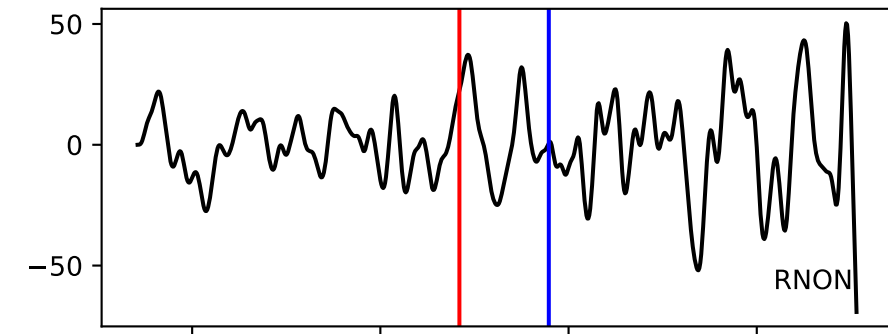

Typ: None - obspyck\_20200417101632  
Herdzeit (UTC): 2020-04-12 09:35:59  
Magnitude (MI): -0.5  
Latitude: 47.759 [°] ± 2.27 [km]  
Longitude: 12.823 [°] ± 1.13 [km]  
Tiefe: -0.0 [km] ± 2.8[km]

35:59.000000 36:00.000000 36:01.000000 36:02.000000