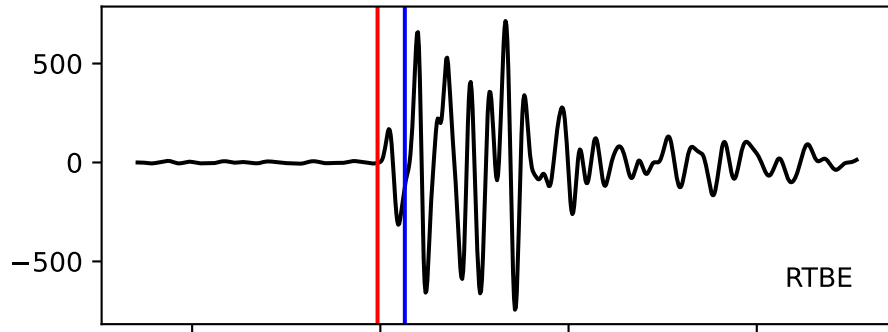

Typ: None - obspyck\_20200417101632  
Herdzeit (UTC): 2020-04-12 09:35:59  
Magnitude (MI): -0.5  
Latitude: 47.759 [°] ± 2.27 [km]  
Longitude: 12.823 [°] ± 1.13 [km]  
Tiefe: -0.0 [km] ± 2.8[km]

35:59.000000 36:00.000000 36:01.000000 36:02.000000