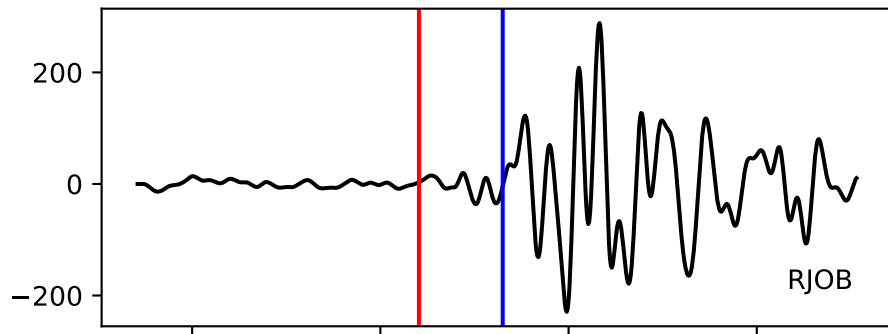

Typ: None - obspyck\_20200417101632  
Herdzeit (UTC): 2020-04-12 09:35:59  
Magnitude (MI): -0.5  
Latitude: 47.759 [°] ± 2.27 [km]  
Longitude: 12.823 [°] ± 1.13 [km]  
Tiefe: -0.0 [km] ± 2.8[km]

35:59.000000 36:00.000000 36:01.000000 36:02.000000